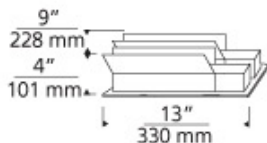

**INSTALLATION**

This transformer must be installed in a remote but accessible location (such as above the ceiling or in a closet). To simplify installation the transformer should be located no more than 20' from the run or power feed. The electrician will need to supply the proper gauge conductor from the transformer to the power feed location based on distance (see Low-Voltage Wire Size Table, below).

**OTHER INFORMATION**

12 volt output transformers require the use of 12 volt lamps. Use with a single-feed Two-Circuit canopy or other power feed option (sold separately).

LOW-VOLTAGE WIRE SIZE TABLE						
Use to determine the correct THHN wire size for a recommended 3 percent drop in voltage at the specified wattage. The length shown is the length of wire from the transformer to the power feed.						
12 Volt	5 ft.	6-15 ft.	16-20 ft.	21-40 ft.	41-60 ft.	61-90 ft.
300 Watt	#10 GA	#6 GA	#4 GA	#1 GA	1/0	3/0