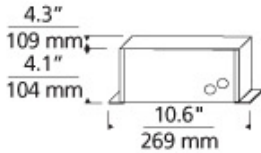

Remote Transformer-300W Mag 24v

DESCRIPTION

This remote magnetic transformer converts standard 120 or 277 volt line-voltage to 24 volts, providing the necessary voltage for powering a MonoRail, Kable Lite, Wall MonoRail or FreeJack low-voltage lighting system. This remote magnetic transformer can be used to power lamps totaling up to 300 watts. This transformer is equipped with fast-acting secondary circuit breaker that will safely turn off the system should a short occur. Once the short has been removed the breaker can be reset.

INSTALLATION

This transformer must be installed in a remote but accessible location (such as above the ceiling or in a closet). To simplify installation the transformer should be located no more than 20 feet from the run or power feed. The electrician will need to supply the proper gauge conductor from the transformer to the power feed location based on distance (see Low-Voltage Wire Size Table, below).

DIMMING

Dimmable with a 600 watt low-voltage magnetic dimmer. The dimmer is placed on the line side of the transformer. (Consult dimmer manufacturer for specifics.) Dimming a transformer may create a buzzing sound, which may be objectionable in some applications. A debuzzing dimming coil can be purchased separately to reduce the audible noise.

OTHER INFORMATION

Input Wiring: Can be ordered to hard wire to a junction box or to plug in with 16' power cord with plug. This transformer provides a single 300 watt output and must be used with a single-feed canopy or other power feed option (sold separately). 24 volt output transformers require the use of 24 volt lamps.

LOW-VOLTAGE WIRE SIZE TABLE						
Use to determine the correct THHN wire size for a recommended 3 percent drop in voltage at the specified wattage. The length shown is the length of wire from the transformer to the power feed.						
24 Volt	5 ft.	6-15 ft.	16-20 ft.	21-40 ft.	41-60 ft.	61-90 ft.
300 Watt	#14 GA	#12 GA	#10 GA	#6 GA	#6 GA	#4 GA

WEIGHT

9.02lb / 4.09kg