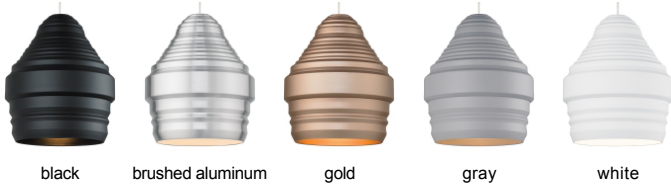

### DESCRIPTION

Elegantly simple with complex details, the silhouette of the Mini-Ryker pendant light from Tech Lighting provides a fresh take on warehouse-inspired design. The spun metal shade features varying angular planes to create depth and dimension to this light fixture. Its crisp inflections are softened by a matte, rubberized finish to complete the modern industrial aesthetic. Includes low-voltage, 50 watt halogen MR16 lamp or 7.5 watt replaceable 95 CRI 3000K LED MR16 lamp and six feet of field-cutttable cable. Works with SORAA.

### INSTALLATION

Socket terminates with FreeJack male connector, which may be installed into a system connector. Elements ordered with a system prefix include a connector for that system.

gold

### ACCESSORIES & OPTICAL CONTROLS

Swag Hook

black

brushed aluminum

gold

gray

white

### ORDERING INFORMATION

700	SYSTEM	RYK	COLOR	FINISH	LAMP
FJ	FREEJACK		B BLACK	S SATIN NICKEL	12 VOLT HALOGEN
KL	KABLE LITE		A BRUSHED ALUMINUM		-LED930 12 VOLT LED 90 CRI 3000K
MP	MONOPOINT		G GOLD		-24 24 VOLT HALOGEN
MO	MONORAIL		Y GRAY		
MO2	TWO-CIRCUIT MONORAIL		W WHITE		