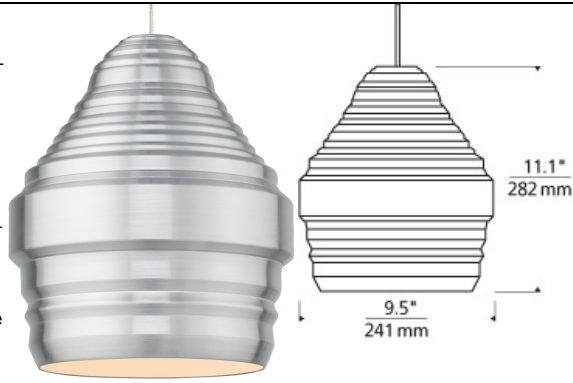

LOW - VOLTAGE PENDANTS

Mini Ryker Pendant

DESCRIPTION

Elegantly simple with complex details, the silhouette of the Mini-Ryker pendant light from Tech Lighting provides a fresh take on warehouse-inspired design. The spun metal shade features varying angular planes to create depth and dimension to this light fixture. Its crisp inflections are softened by a matte, rubberized finish to complete the modern industrial aesthetic. Includes low-voltage, 50 watt halogen MR16 lamp or 7.5 watt replaceable 95 CRI 3000K LED MR16 lamp and six feet of field-cutttable cable. Works with SORAA.

INSTALLATION

Socket terminates with FreeJack male connector, which may be installed into a system connector. Elements ordered with a system prefix include a connector for that system.

gold