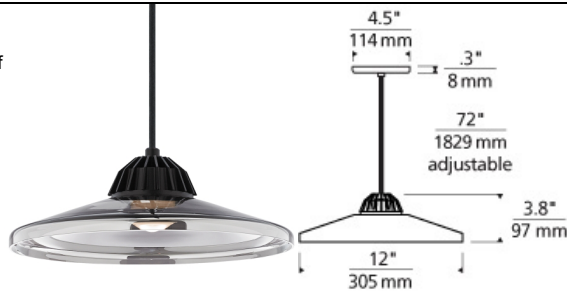

LINE-VOLTAGE PENDANTS/SUSPENSION

Hybris Pendant

DESCRIPTION

Beautifully executed hand blown glass echoing the silhouette of classic industrial light fixtures is combined in the Hybris pendant light with Tech Lighting's Eros pendant LED light source for a rustic modern aesthetic. Includes 9 watt, 700 net lumen, 3000K or Warm Color Dimming 3000K-2200K LED module. Dimmable with low-voltage electronic dimmer. Fixture provided with six feet of field-cuttable cloth cord.

INSTALLATION

This product can mount to either a 4" square electrical box with round plaster ring or an octagon electrical box.

WEIGHT

2.92lb / 1.32kg ±

metallic chrome

metallic chrome

ORDERING INFORMATION

700 SYSTEM	HYBP	COLOR	FINISH	LAMP
TD	LINE-VOLTAGE PENDANTS/SUSPENSION	C METALLIC CHROME	B BLACK	-LED930 LED 90 CRI 3000K 120V -LEDWD LED WARM COLOR DIMMING 3000K - 2200K 120V