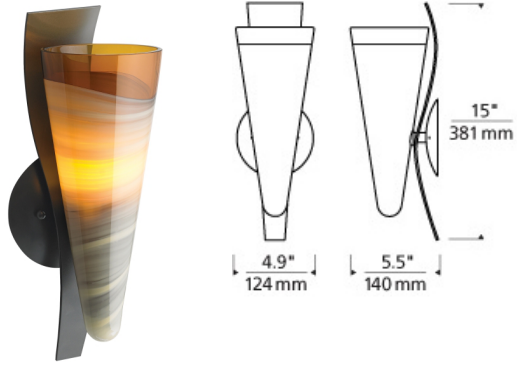

WALL COLLECTION

Nebbia Wall

DESCRIPTION

Hand-blown glass with an elegantly fused glass wrap and a metal base. Incandescent includes 120 volt, 40 watt G9 base halogen lamp. Incandescent may also use 120 volt, 60 watt G9 base halogen lamp (not included). Fluorescent includes 120 volt, 18 watt GU24 base self-ballasted compact fluorescent lamp. Fluorescent may also use 120 volt, 27 watt GU24 base self-ballasted compact fluorescent lamp (not included). Incandescent version dimmable with standard incandescent dimmer.

INSTALLATION

This product can mount to either a 4" square electrical box with round plaster ring or an octagonal electrical box (not included).

WEIGHT

4.42lb / 2kg ±

white

amber

smoke

white