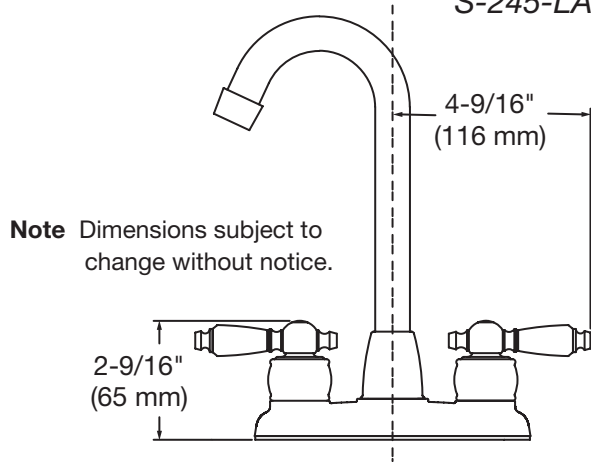

Location:

SYMMONS® Symmetrix®

Two handle Bar Sink Faucet, S-245 Series Specification Submittal

S-245 with standard handles 

<p>Feature Highlights</p> <ul style="list-style-type: none"> ▪ Bar sink faucet, blade handles with red-blue indicators for hot-cold ▪ Quarter turn ceramic control components ▪ Standard spout size 3-1/2" x 9-1/8", configure as swivel or rigid ▪ 1/2 inch IPS shanks, 4 inch centers, metal construction 	<ul style="list-style-type: none"> ▪ Aerator with 2.2 gpm (8.3 L/min) flow rate (<i>Optional aerator available in lower flow rates</i>)  ▪ Polished chrome finish <p>Warranty</p> <ul style="list-style-type: none"> ▪ Limited Lifetime - to the original end purchaser in consumer installations. ▪ 5 years - for commercial installations 	<p>Standards / Certifications</p> <p>ASME A112.18.1/CSA B125.1 NSF/ANSI 61.9; NSF/ANSI 372 WaterSense: 1.5 gpm (5.7 L/min)</p> <div style="display: flex; justify-content: space-around;">   </div>
--	---	--

Dimensions Symmetrix® Bar Sink Faucet, S-245 and S-245-5

Dimensions Bar Sink Faucet, S-245-LAM S-245-LAM

Dimensions Bar Sink Faucet, S-245-LWG