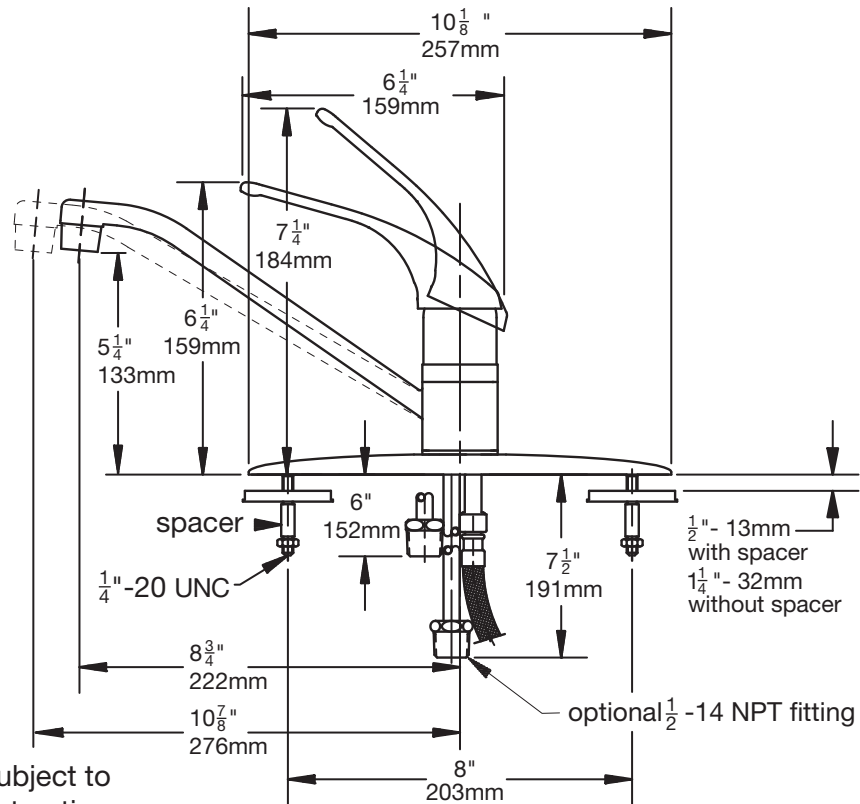

##### Handle Options / Modifications

Append appropriate -suffix to model number.

- LP Loop handle
- W Lever handle 6 inch (152 mm) chrome only

##### Other Options

Append appropriate -suffix to model number.

- LST 18 inch copper supply tubing
- BH 20 inch (508 mm) braided hose supplies (not available with -SM option for S-23-2 and S-23-3 configurations)
- 10 10-7/8 inch swing spout with aerator
- IPS 1/2 inch IPS connections
-  -0.5 Vandal resistant, 0.5 gpm (1.9 L/min) aerator
-  -1.0 1.0 gpm (3.8 L/min) aerator
-  -1.5 1.5 gpm (5.7 L/min) aerator
- VP Vandal resistant, standard 2.2 gpm (8.3 L/min) aerator
- NA Non-aerated, 2.2 gpm (8.3 L/min) laminar flow outlet
- SM Single hole mounting (not available with -BH option for S-23-2 and S-23-3 configurations)

### Dimensions *Origins Kitchen Faucet, S-23*

**Note:** Dimensions subject to change without notice.

### Dimensions *Origins Kitchen Faucet, S-23-W*

**Note:** Dimensions subject to change without notice.

**Dimensions** *Origins Kitchen Faucet, S-23-SM-10*

**Note:** Dimensions subject to change without notice.