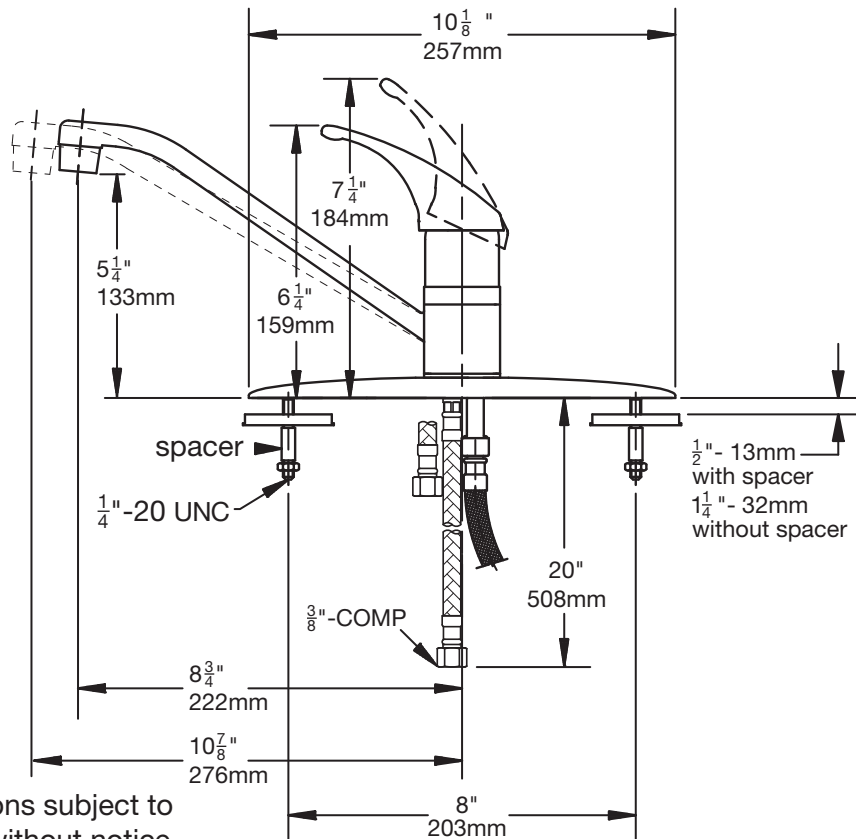

##### Other Options

Append appropriate -suffix to model number.

- LST 18 inch copper supply tubing
- BH 20 inch (508 mm) braided hose supplies (not available with -SM option for S-23-2 and S-23-3 configurations)
- 10 10-7/8 inch swing spout with aerator
- IPS 1/2 inch IPS connections
-  -0.5 Vandal resistant, 0.5 gpm (1.9 L/min) aerator
-  -1.0 1.0 gpm (3.8 L/min) aerator
-  -1.5 1.5 gpm (5.7 L/min) aerator
- VP Vandal resistant, standard 2.2 gpm (8.3 L/min) aerator
- NA Non-aerated, 2.2 gpm (8.3 L/min) laminar flow outlet
- SM Single hole mounting (not available with -BH option for S-23-2 and S-23-3 configurations)

### Dimensions *Origins Kitchen Faucet, S-23*

**Note:** Dimensions subject to change without notice.

### Dimensions *Origins Kitchen Faucet, S-23-W*

**Note:** Dimensions subject to change without notice.

**Dimensions** *Origins Kitchen Faucet, S-23-SM-10*

**Note:** Dimensions subject to change without notice.

**Dimensions** *Origins Kitchen Faucet, S-23-BH*

**Note:** Dimensions subject to change without notice.

**Dimensions** *Origins Kitchen Faucet, S-23-SM*

**Note:** Dimensions subject to change without notice.