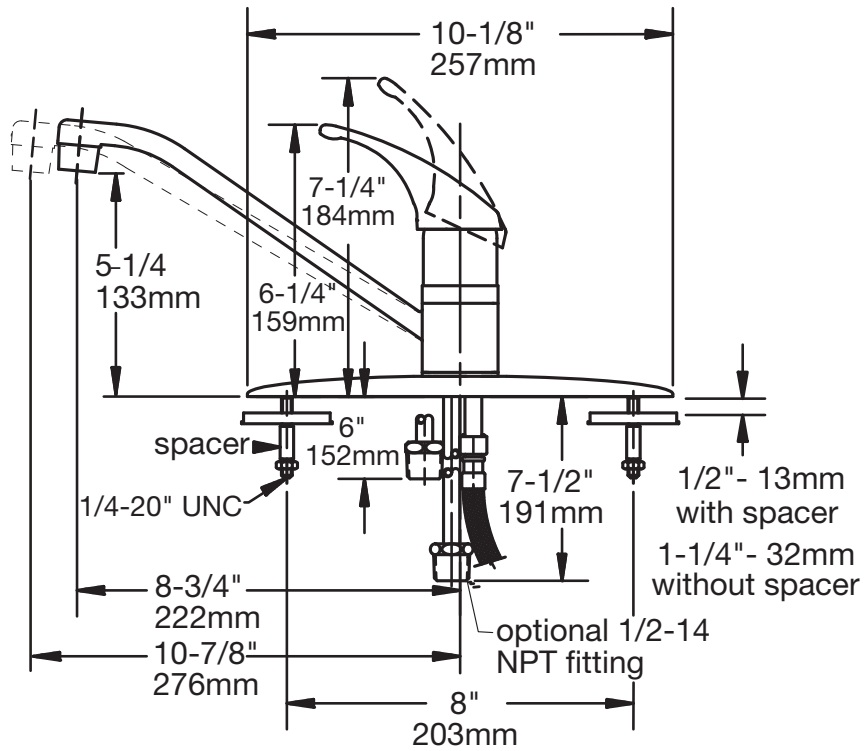

##### Handle Options / Modifications

Append appropriate -suffix to model number.

- LP Loop handle
- W Lever handle 6 inch (152 mm) chrome only

##### Other Options

Append appropriate -suffix to model number.

- LST 18 inch copper supply tubing
- BH 20 inch (508 mm) braided hose supplies (not available with -SM option for S-23-2 and S-23-3 configurations)
- 10 10-7/8 inch swing spout with aerator
- IPS 1/2 inch IPS connections
-  -0.5 Vandal resistant, 0.5 gpm (1.9 L/min) aerator
-  -1.0 1.0 gpm (3.8 L/min) aerator
-  -1.5 1.5 gpm (5.7 L/min) aerator
- VP Vandal resistant, standard 2.2 gpm (8.3 L/min) aerator
- NA Non-aerated, 2.2 gpm (8.3 L/min) laminar flow outlet
- SM Single hole mounting (not available with -BH option for S-23-2 and S-23-3 configurations)

### Dimensions *Origins Kitchen Faucet, S-23*

**Note:** Dimensions subject to change without notice.

### Dimensions *Origins Kitchen Faucet, S-23-W*

**Note:** Dimensions subject to change without notice.

**Dimensions** *Origins Kitchen Faucet, S-23-SM-10*

**Note:** Dimensions subject to change without notice.