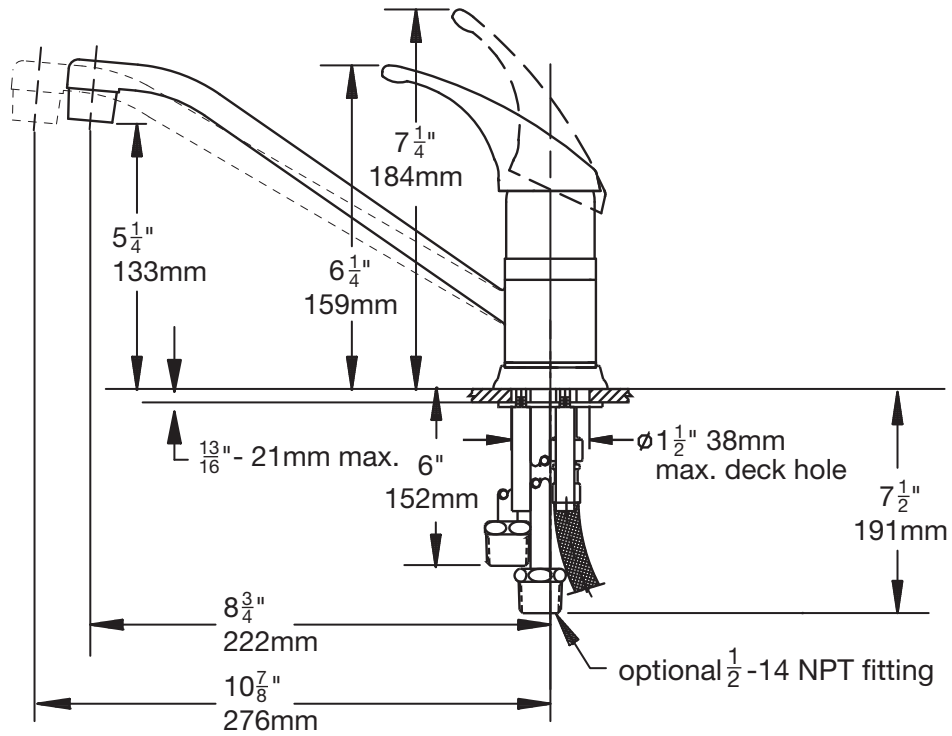

### Dimensions *Origins Kitchen Faucet, S-23*

**Note:** Dimensions subject to change without notice.

### Dimensions *Origins Kitchen Faucet, S-23-W*

**Note:** Dimensions subject to change without notice.

**Dimensions** *Origins Kitchen Faucet, S-23-SM-10*

**Note:** Dimensions subject to change without notice.

**Dimensions** *Origins Kitchen Faucet, S-23-BH*

**Note:** Dimensions subject to change without notice.

**Dimensions** *Origins Kitchen Faucet, S-23-SM*

**Note:** Dimensions subject to change without notice.