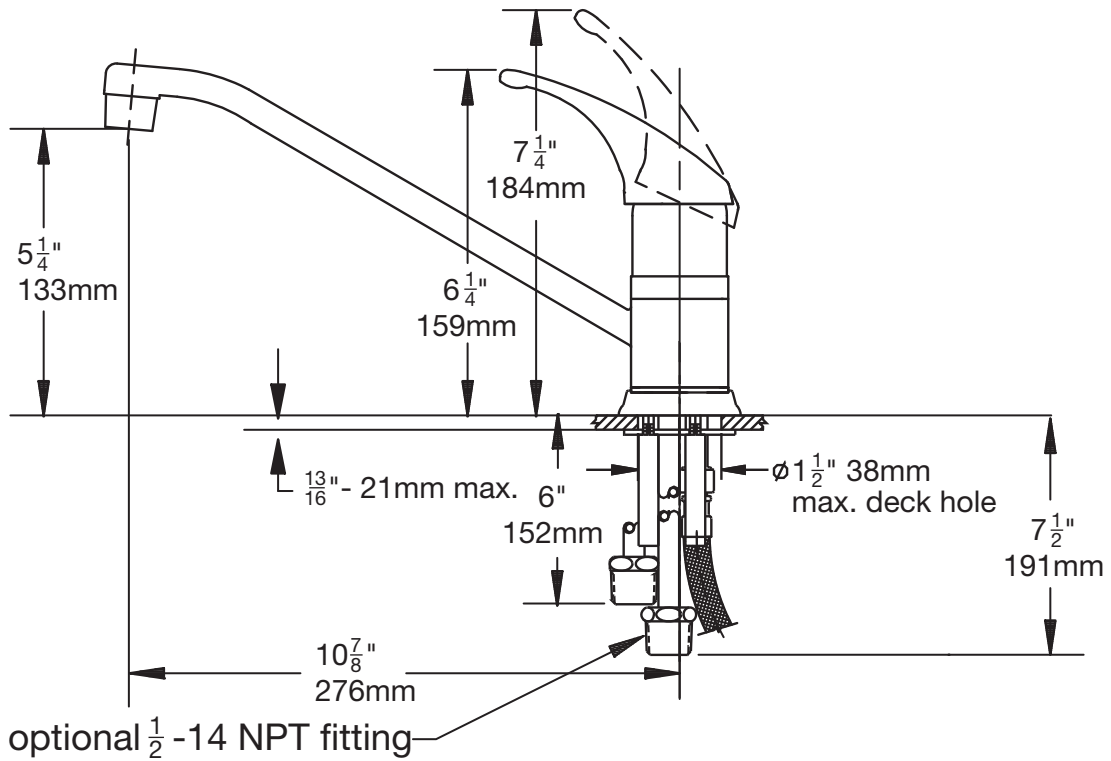

##### Other Options

Append appropriate -suffix to model number.

- LST 18 inch copper supply tubing
- BH 20 inch (508 mm) braided hose supplies (not available with -SM option for S-23-2 and S-23-3 configurations)
- 10 10-7/8 inch swing spout with aerator
- IPS 1/2 inch IPS connections
-  -0.5 Vandal resistant, 0.5 gpm (1.9 L/min) aerator
-  -1.0 1.0 gpm (3.8 L/min) aerator
-  -1.5 1.5 gpm (5.7 L/min) aerator
- VP Vandal resistant, standard 2.2 gpm (8.3 L/min) aerator
- NA Non-aerated, 2.2 gpm (8.3 L/min) laminar flow outlet
- SM Single hole mounting (not available with -BH option for S-23-2 and S-23-3 configurations)

### Dimensions *Origins Kitchen Faucet, S-23*

**Note:** Dimensions subject to change without notice.

### Dimensions *Origins Kitchen Faucet, S-23-W*

**Note:** Dimensions subject to change without notice.

**Dimensions** *Origins Kitchen Faucet, S-23-SM-10*

**Note:** Dimensions subject to change without notice.