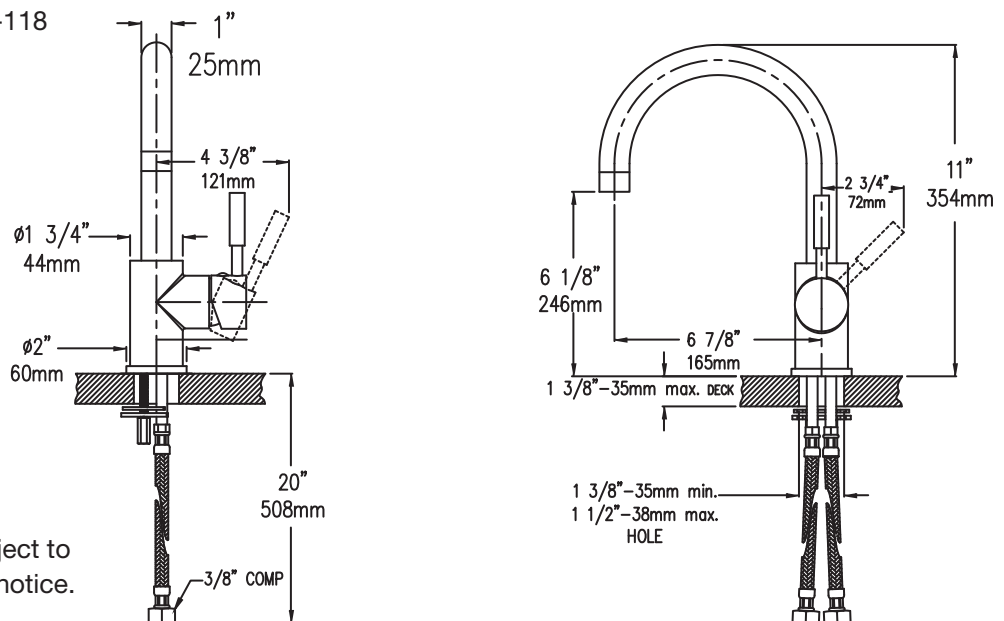

Location:

SYMMONS® Dia
Bar Sink Faucet SPB-3510
Specification Submittal

Feature Highlights

- Single handle bar sink faucet with quarter turn ceramic control components
- Lever handle with chrome inserts
- Gooseneck style swivel or rigid spout
- Aerator with 2.2 gpm flow rate (8.3 L/min)
Optional aerator available in lower flow rates
- Metal construction
- Polished chrome finish (standard)

Options / Modifications

Append appropriate -suffix to model number

- .5 1.5 (1.9 L/min) Flow rate restrictor
- 1.5 1.5 (5.7 L/min) Flow rate restrictor
- 2.0 2.0 (7.6 L/min) Flow rate restrictor
- IPS 1/2 inch IPS supply inlet adapters
- DP 8 inch deck plate

Warranty

- Limited Lifetime - to the original end purchaser in consumer installations.
- 5 years - for commercial installations

Dimensions Dia Bar Sink Faucet Faucet, SPB-3510

Faucet Part Number, BL-118

Note: Dimensions subject to change without notice.