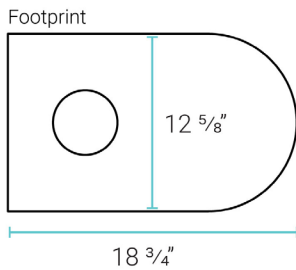

### Specifications:

- N.W: 96.92 lb.
- L: 28 1/4" x W: 15 7/8" x H: 29 3/16"

### Features:

- One-piece, seamless, easy-to-clean design
- Glazed ceramic, skirted trapway
- Elongated bowl
- 15.75" bowl height
- Dual, Vortex™ flush 1.1/1.6 GPF
- Quick-release, soft-close seat

### Installation:

- Floor mount
- Standard 12" rough-in