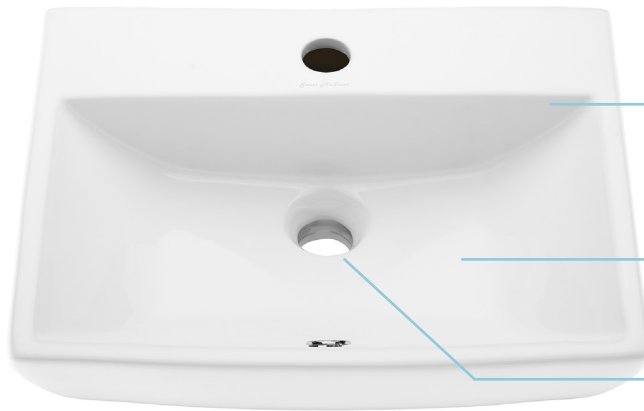

Features

- Glazed ceramic for added durability
- Pre-drilled faucet
- High gloss finish
- Center drain hole
- Sleek modern design

Specifications

- Crafted of durable glazed ceramic
- High gloss finish protects from scratches and stains
- Easy to mount and simple to clean
- One year limited warranty
- Faucet sold separately
- Overflow drain included
- **Product Weight:** 22 lbs.
- **L:** 13.6" x **W:** 17.7" x **H:** 5.3"