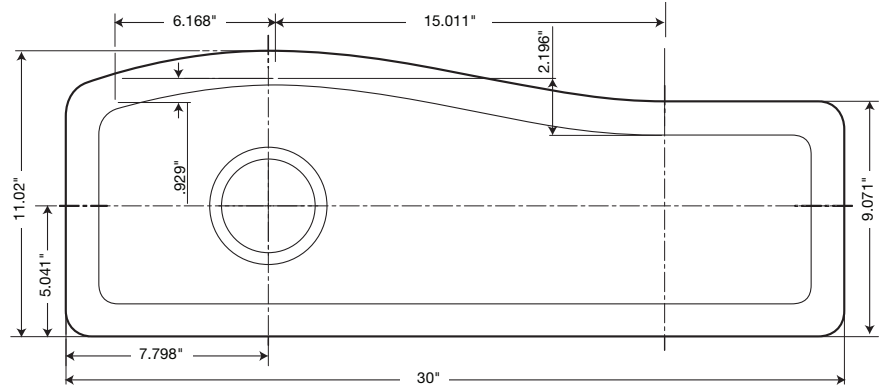

**FEATURES**

- Made with 80% quartz natural stone, only a diamond is harder.
- Ideal for bar and food prep and cleanup.
- Superb heat and scratch resistance.
- Installs as a drop-in or undermount.

Capacity: 4-1/2 gallons

**SPECIFICATIONS**

**QZES-3011 Granite Entertainment Sink**

Model	Part	Nominal Dimensions	Ship Wt. Lb.	Ship FedEx	Carton Dims. In.	Cu. Ft.
QZES-3011	QZ03011ES	30" W x 11" D (761 mm x 280 mm)	18	FedEx	33 x 14 x 12	3.18