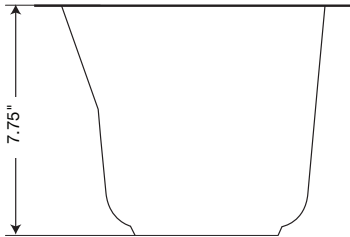

FEATURES

- Made with 80% quartz natural stone, only a diamond is harder.
- Ideal for bar and food prep and cleanup.
- Superb heat and scratch resistance.
- Installs as a drop-in or undermount.