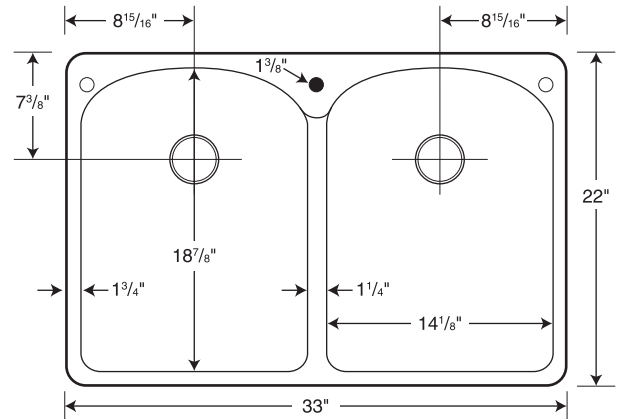

○ Drill Points ● Pre-drilled

Capacity: 9 gallons

**SPECIFICATIONS**

**KSLB-3322 Super Double Bowl**

Model	Part	Nominal Dimensions	Ship Wt. Lb.	Ship FedEx	Carton Dims. In.	Cu. Ft.
KSLB-3322	KSo2233LB	33" W x 22" D (838 mm x 559 mm)	38	FedEx	37 x 25 x 14	7.50