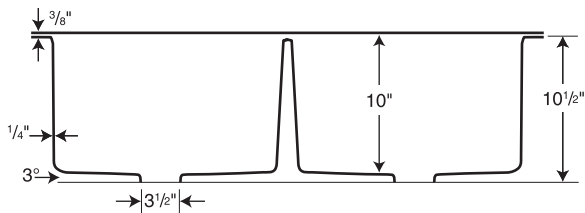

○ Drill Points ● Pre-drilled

Capacity: 9 gallons

**SPECIFICATIONS**

**KSLB-3322 Super Double Bowl**

Model	Part	Nominal Dimensions	Ship Wt. Lb.	Ship FedEx	Carton Dims. In.	Cu. Ft.
KSLB-3322	KSo2233LB	33" W x 22" D (838 mm x 559 mm)	38	FedEx	37 x 25 x 14	7.50