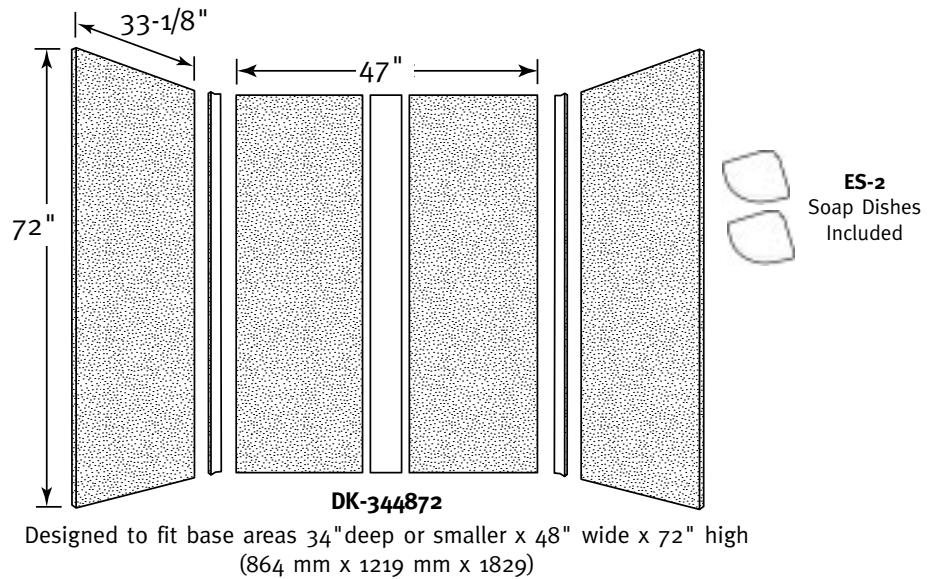

SPECIFICATIONS

DK-344872 Swanstone Decorative Panel Shower Wall Kit

Model	Part	Base Area Designed To Fit	Ship Wt. Lb.	Ship UPS	Carton Dims. In.	Cu. Ft.
DK-344872*	DK344872*	34" D x 48" W x 72" H (864 mm or smaller x 1219 mm x 1829 mm)	140	-	51 x 37 x 5	5.46