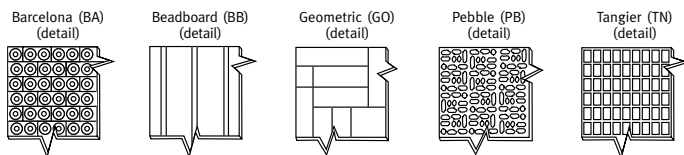

SPECIFICATIONS

DK-344872 Swanstone Decorative Panel Shower Wall Kit

Model	Part	Base Area Designed To Fit	Ship Wt. Lb.	Ship UPS	Carton Dims. In.	Cu. Ft.
DK-344872*	DK344872*	34" D x 48" W x 72" H (864 mm or smaller x 1219 mm x 1829 mm)	140	-	51 x 37 x 5	5.46

Kit Includes: Two side panels, two back panels, two corner molding strips, one batten strip, two corner soap dishes, four tubes of adhesive, one tube of caulk, one roll of pressure sensitive tape and complete installation instructions.

Packaging: Each kit is packed in an individual carton.