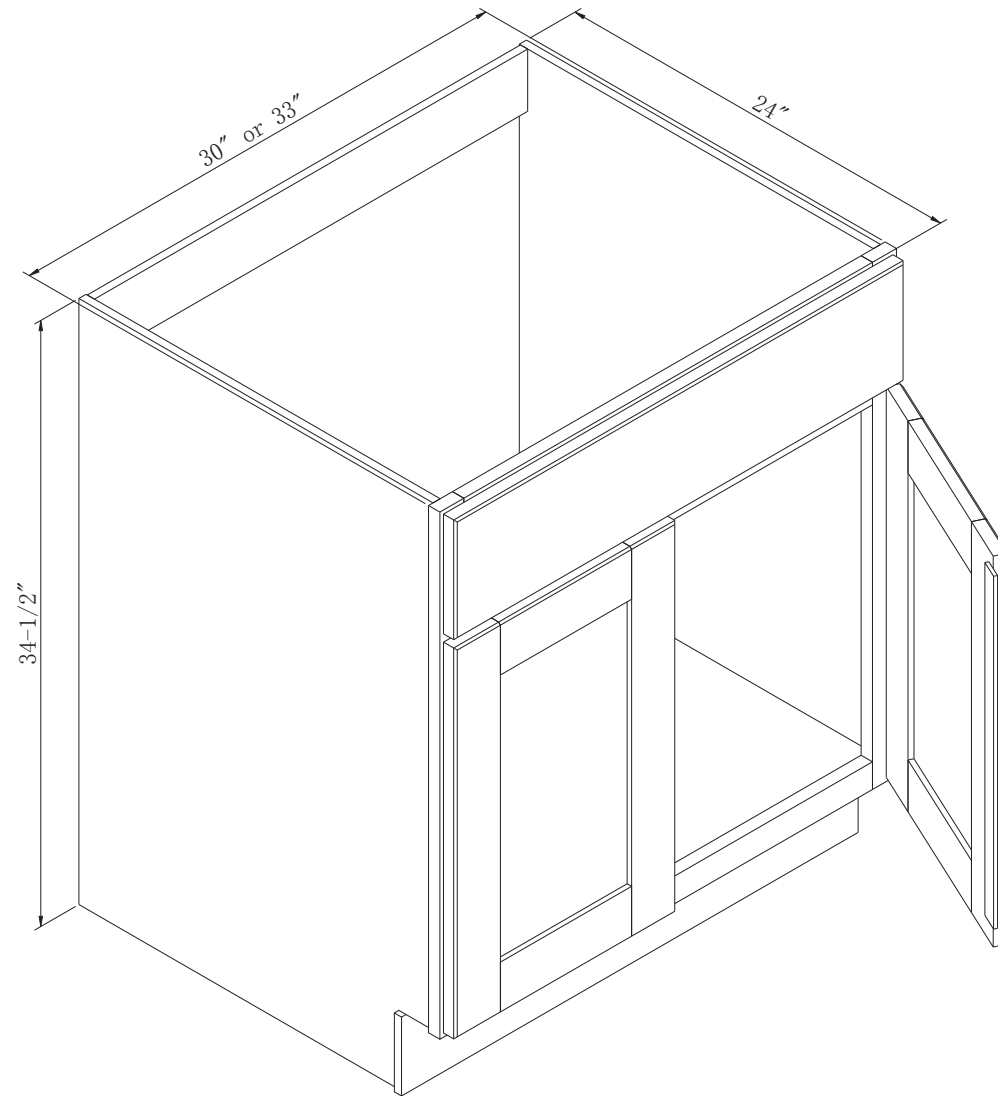

# KITCHEN CABINET BASE

Product Number:

BTB30S  
BTB33S

NOTE: No center stile. Batten is attached to door panel in lieu of a center stile.

[www.sunnywood.biz](http://www.sunnywood.biz)