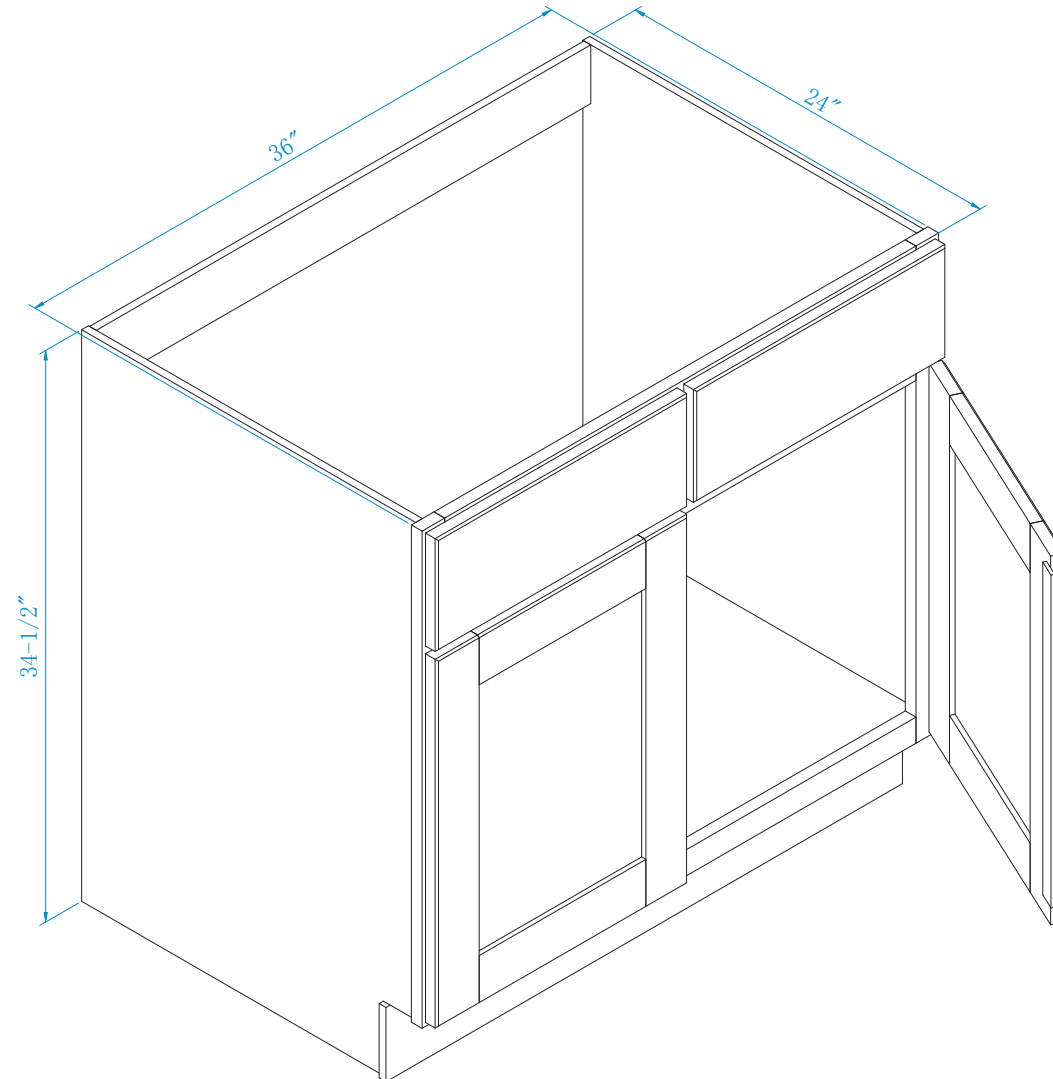

KITCHEN CABINET BASE

Product Number:

SHB36S

GSB36S

NOTE: No center stile. Batten is attached to door panel in lieu of a center stile.

www.sunnywood.biz