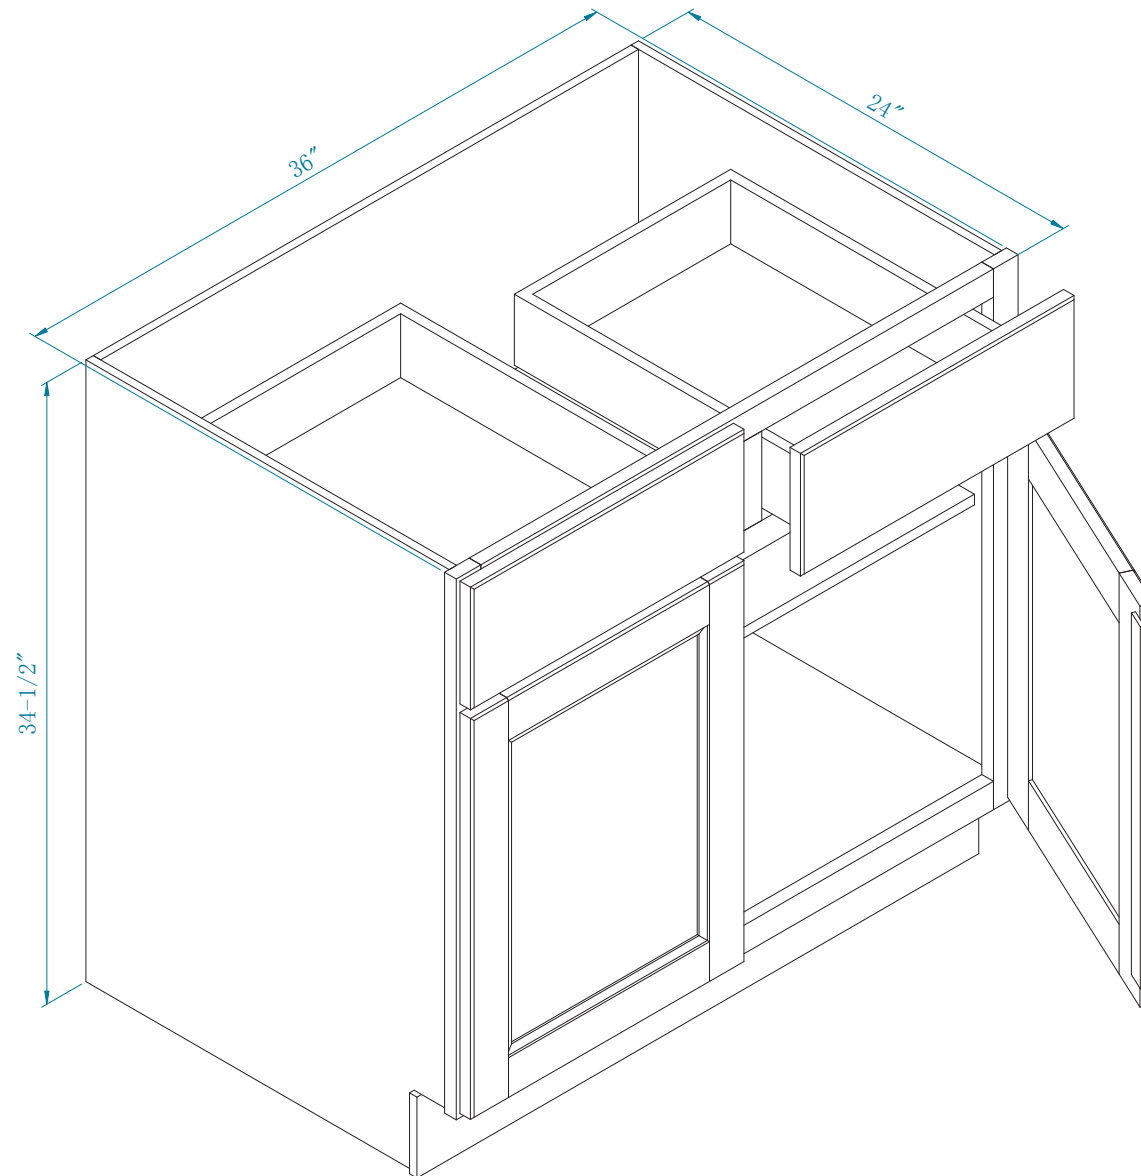

KITCHEN CABINET BASE

Product Number:

ESB36

NOTE: No center stile. Batten is attached to door panel in lieu of a center stile.

www.sunnywood.biz