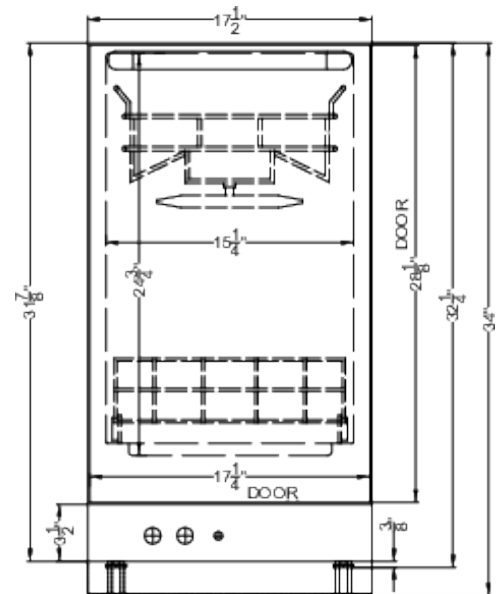

DW185SSADA Specifications:

Overview	
Height of Cabinet	32.25" (82 cm)
Width	17.5" (44 cm)
Depth	22.5" (57 cm)
Depth with Handle	24.25" (62 cm)
Depth with door at 90°	45.5" (116 cm)
Dishwasher	Standard
Door	Stainless Steel
Cabinet	Stainless Look
US Electrical Safety	UL
Canadian Electrical Safety	ULC
Energy Usage/Year	250.0kWh/year
Amps	12.0
Voltage/Frequency	115 V AC/60 Hz
Weight	95.0 lbs. (43 kg)
Shipping Weight	110.0 lbs. (50 kg)
Parts & Labor Warranty	1 Year
UPC	761101089379
Dishwasher	
Number of Cycles	8
Number of Racks	2
Rack Material	Wire
Silverware Basket	Yes
Delayed Start	Yes
China Setting	Yes
Interior Finish	Stainless Steel
Interior Height	24.75" (63 cm)
Interior Width	15.25" (39 cm)
Interior Depth	20.0" (51 cm)
Decibel Rating	47.0 dBA
Number of Options	8
Leveling Legs	Yes
Place Settings	8

FRONT VIEW