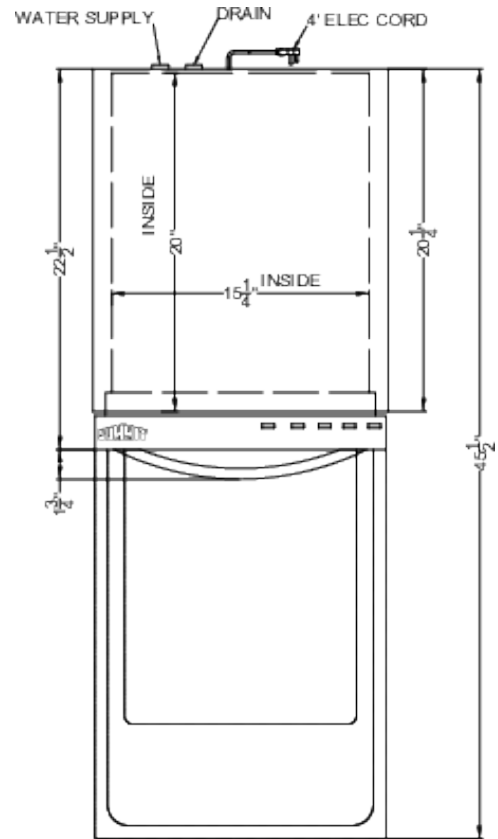

ENERGY STAR qualified performance to save on electricity and water usage

Designed with a 32 1/4" height to fit under lower ADA compliant counters

Product Features:

18" Wide Dishwasher	Slim fit with full dishwashing capability for a great addition to any small kitchen
ENERGY STAR certified	Uses less energy and water than national standards require to ensure more efficiency and lower utility bills
ADA compliant	32.25" high to fit under lower counters following ADA guidelines
Ultra quiet performance	Advanced sound absorbing construction operates at 47 dB
Touch controls	Intuitive button controls with a digital display to ensure you select the proper cycle
Top control panel	Touch controls are located on the top of the door, providing a cleaner look to better integrate into your kitchen
Stainless steel door	Attractive finish with a horizontal grain
Pro style handle	Curved handle in brushed stainless steel elevates your kitchen style
Stainless steel interior	Durable interior ensures long-lasting use

DW185SSADA Specifications:

Overview	
Height of Cabinet	32.25" (82 cm)
Width	17.5" (44 cm)
Depth	22.5" (57 cm)
Depth with Handle	24.25" (62 cm)
Depth with door at 90°	45.5" (116 cm)
Dishwasher	Standard
Door	Stainless Steel
Cabinet	Stainless Look
US Electrical Safety	UL
Canadian Electrical Safety	ULC
Energy Usage/Year	250.0kWh/year
Amps	12.0
Voltage/Frequency	115 V AC/60 Hz
Weight	95.0 lbs. (43 kg)
Shipping Weight	110.0 lbs. (50 kg)
Parts & Labor Warranty	1 Year
UPC	761101089379
Dishwasher	
Number of Cycles	8
Number of Racks	2
Rack Material	Wire
Silverware Basket	Yes
Delayed Start	Yes
China Setting	Yes
Interior Finish	Stainless Steel
Interior Height	24.75" (63 cm)
Interior Width	15.25" (39 cm)
Interior Depth	20.0" (51 cm)
Decibel Rating	47.0 dBA
Number of Options	8
Leveling Legs	Yes
Place Settings	8