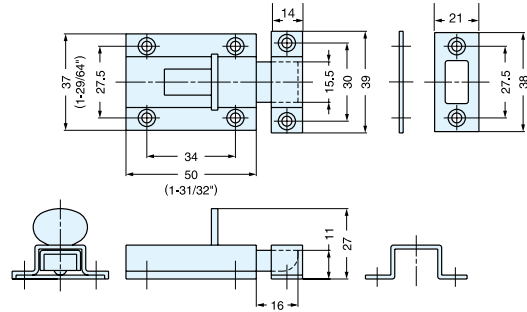

SLIDE BOLT

KR-50

• Supplied with mortise and surface strike.

Item No.	Weight (g)	Box (pcs)	Carton (pcs)	Material	Finish
KR-50	80	20	200	304 Stainless Steel	Satin

SLIDE BOLT

KR-65

• Supplied with mortise and surface strike.

Item No.	Weight (g)	Box (pcs)	Carton (pcs)	Material	Finish
KR-65	125	10	100	304 Stainless Steel	Polished

SLIDE BOLT

KR-75

• Supplied with mortise and surface strike.

Item No.	Weight (g)	Box (pcs)	Carton (pcs)	Material	Finish
KR-75	225	10	100	304 Stainless Steel	Satin