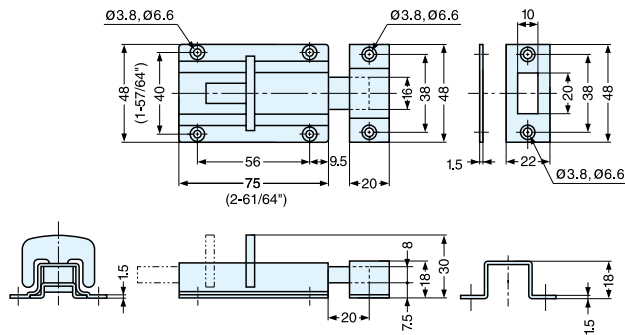

SLIDE BOLT

KR-50

• Supplied with mortise and surface strike.

Item No.	Weight (g)	Box (pcs)	Carton (pcs)	Material	Finish
KR-50	80	20	200	304 Stainless Steel	Satin

SLIDE BOLT

KR-65

• Supplied with mortise and surface strike.

Item No.	Weight (g)	Box (pcs)	Carton (pcs)	Material	Finish
KR-65	125	10	100	304 Stainless Steel	Polished

SLIDE BOLT

KR-75

• Supplied with mortise and surface strike.

Item No.	Weight (g)	Box (pcs)	Carton (pcs)	Material	Finish
KR-75	225	10	100	304 Stainless Steel	Satin