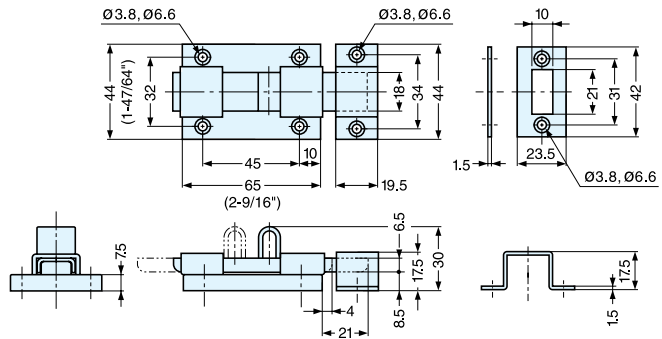

SLIDE BOLT

KR-50

• Supplied with mortise and surface strike.

Item No.	Weight (g)	Box (pcs)	Carton (pcs)	Material	Finish
KR-50	80	20	200	304 Stainless Steel	Satin

SLIDE BOLT

KR-65

• Supplied with mortise and surface strike.

Item No.	Weight (g)	Box (pcs)	Carton (pcs)	Material	Finish
KR-65	125	10	100	304 Stainless Steel	Polished

SLIDE BOLT

KR-75

• Supplied with mortise and surface strike.

Item No.	Weight (g)	Box (pcs)	Carton (pcs)	Material	Finish
KR-75	225	10	100	304 Stainless Steel	Satin