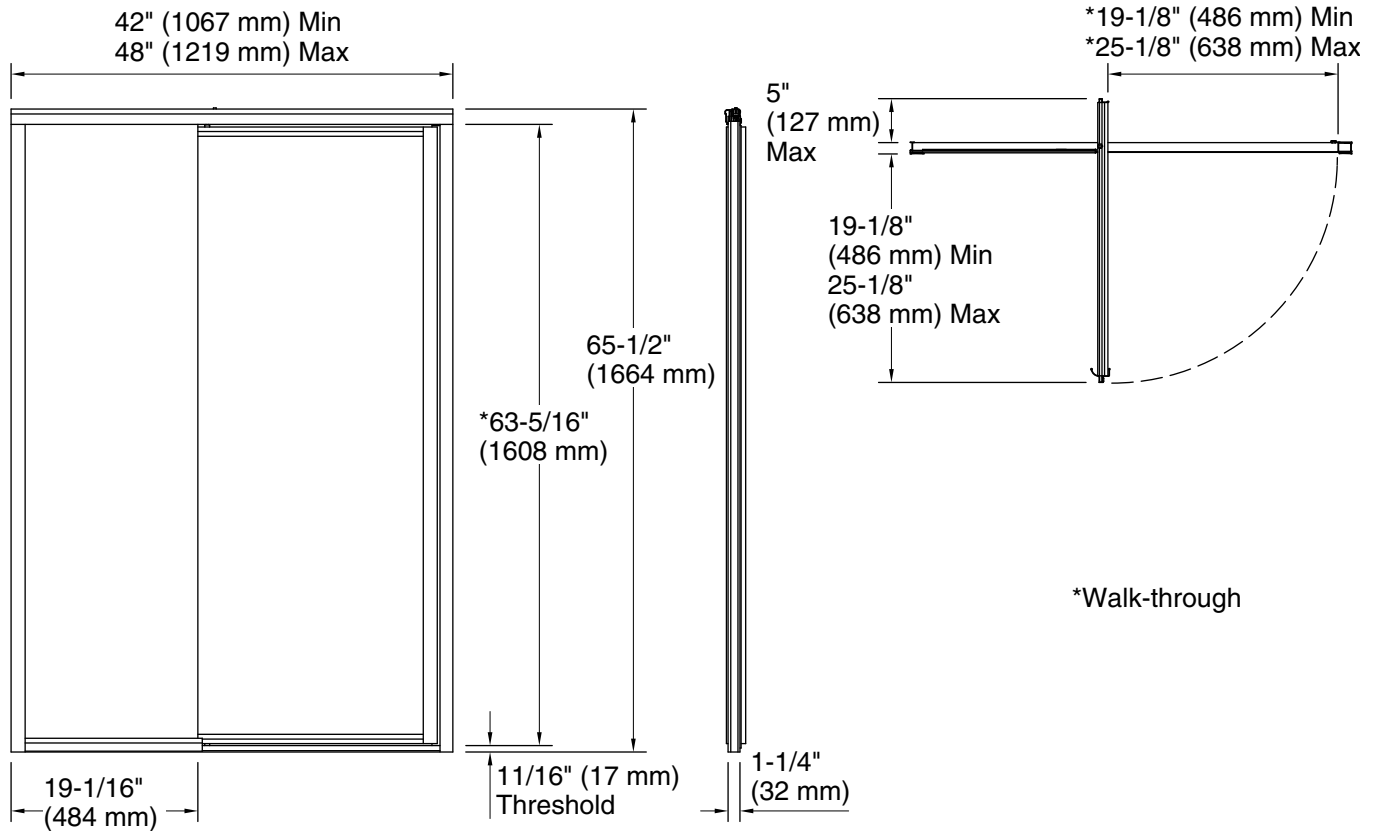

Vista Pivot™ II

Framed pivot shower door
1506D-48

Features

- Framed, 1/8" (3 mm) thick tempered glass.
- Tempered glass ensures maximum safety and durability.
- 19" (482 mm) inline panel 5/32" (4 mm) thick.

5-29-2021 15:45 - US//CA

Technical Information

All product dimensions are nominal.

- Installation type: For shower base installation
- Opening Width - Min: 42" (1067 mm)
- Opening Width - Max: 48" (1219 mm)
- Walk-through - Min: 19-1/8" (486 mm)
- Walk-through - Max: 25-1/8" (638 mm)
- Base-To-Wall: 3/8" (10 mm)
- Radius - Max: 19-1/8" (486 mm) Min to 25-1/8" (638 mm) Max
- Glass thickness: 1/8" (3 mm)

Notes

- Install this product according to the installation guide.
- The vertical opening should be a minimum of 67" (1702 mm) to allow for installation clearance.