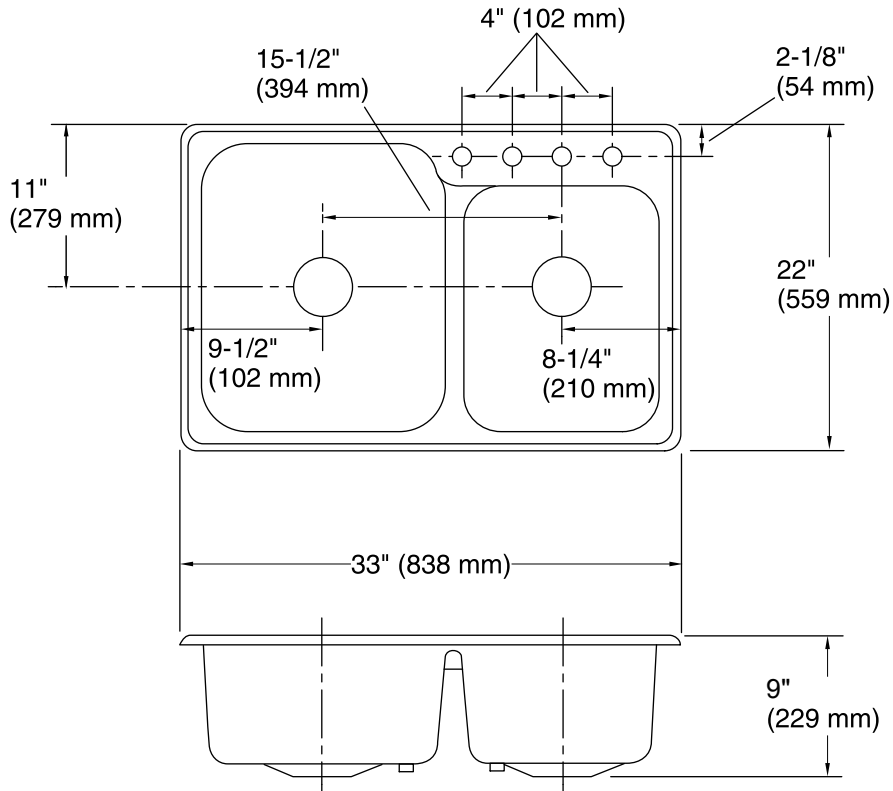

Features

- Durable high gloss finish.
- 8-3/8" (213 mm) basin depth.
- Offset bowl design.
- 33" (838 mm) x 22" (559 mm) x 8-3/8" (213 mm),

Material

- Compression molded from our exclusive solid Vikrell® material.

Installation

- Top-mount or undercounter installation.
- Four-hole point locators for 1-, 2- 3-, or 4-hole faucet installation.

Codes/Standards

Greenguard UL 2818 - Gold

STERLING® Warranty - Fixtures Made of Solid Vikrell Material

- | | | |
|--|----|---------|
|  | 0 | White |
|  | 96 | Biscuit |

Technical Information

All product dimensions are nominal.

| | |
|-----------------------|---|
| Bowl configuration: | Offset |
| Installation: | Top-mount, Under-mount |
| Cutout: | Top-mount, 32-1/4" x 21-1/4" (819 mm x 540 mm) Top-mount, 13-1/4" x 16-1/16" (337 mm x 408 mm) |
| Bowl area (Left) | Length: 15-1/4" (387 mm) Width: 18-3/4" (476 mm) Bowl depth: 8-3/8" (213 mm) |
| Bowl area (Right) | Length: 13-1/4" (337 mm) Width: 16-1/16" (408 mm) Bowl depth: 8-3/8" (213 mm) |
| Number of deck holes: | 4 |
| Faucet hole(s): | 1-7/16" (37 mm) |
| Drain hole: | 3-1/2" (89 mm) |