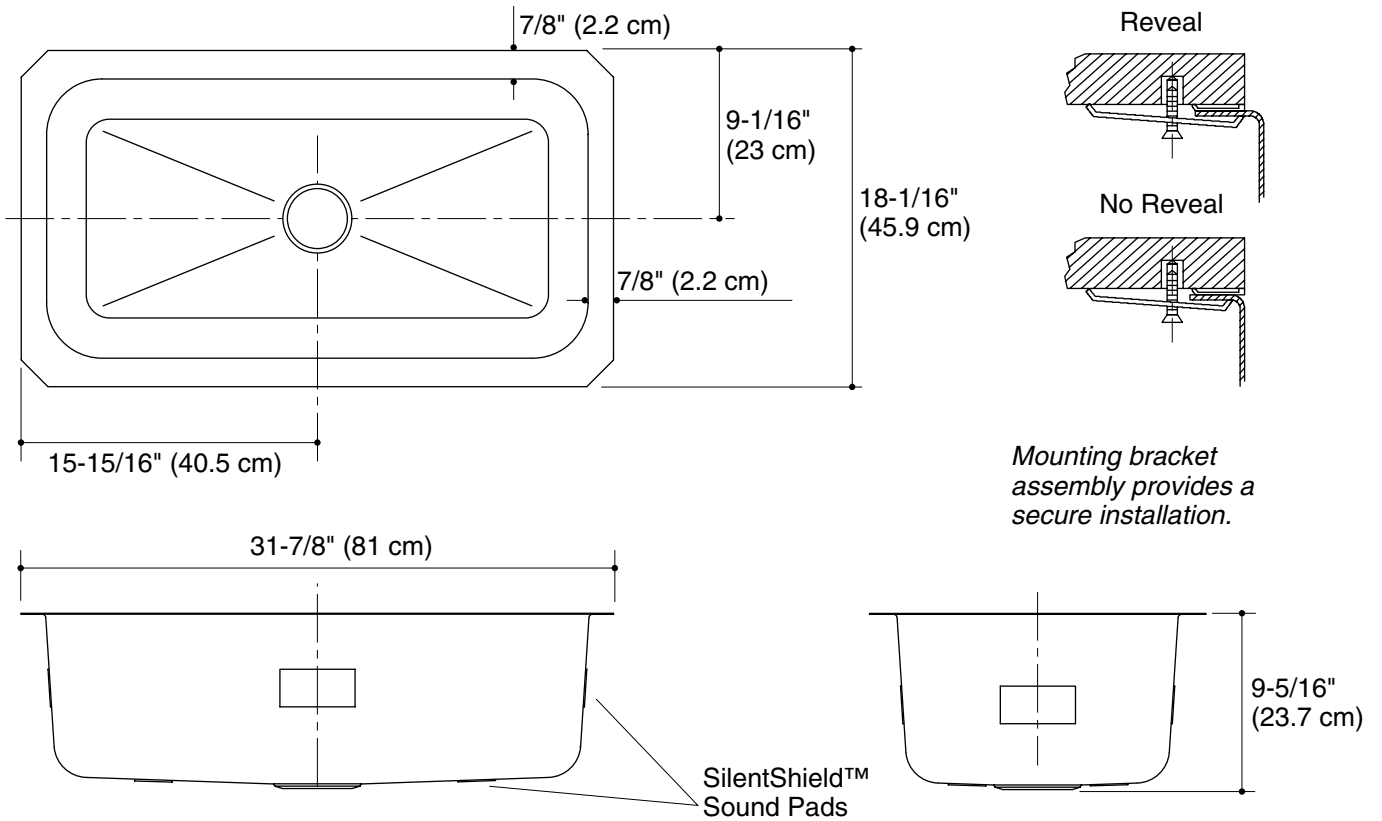

CARTHAGE™

Technical Information

Fixture*:	
Basin area	29-1/2" (74.9 cm) x 15-3/4" (40 cm)
Water depth	9" (22.9 cm)
Drain hole	3-5/8" (9.2 cm) D.
* Approximate measurements for comparison only.	

Included Components:	
Cut-out template	1062109-7
Mounting hardware	91915

Installation Notes

Install this product according to the installation guide.

Use the supplied cut-out template to select either a hidden or exposed rim.

Product Diagram