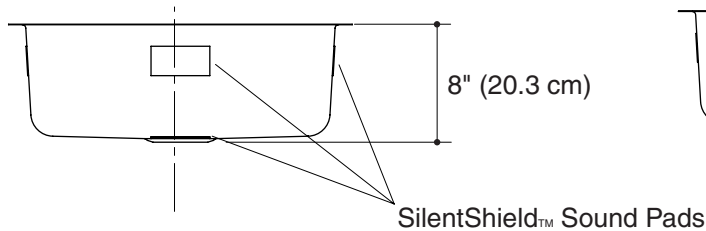

Technical Information

Fixture*:	
Sink	
Basin area	20-7/8" (53 cm) x 15-7/16" (39.2 cm)
Water depth	7-3/4" (19.7 cm)
Drain hole	3-1/2" (8.9 cm) D.
* Approximate measurements for comparison only.	

Included components:	
Cut-out template	1064257-7
Mounting hardware	91915

Installation Notes

Install this product according to the installation guide.