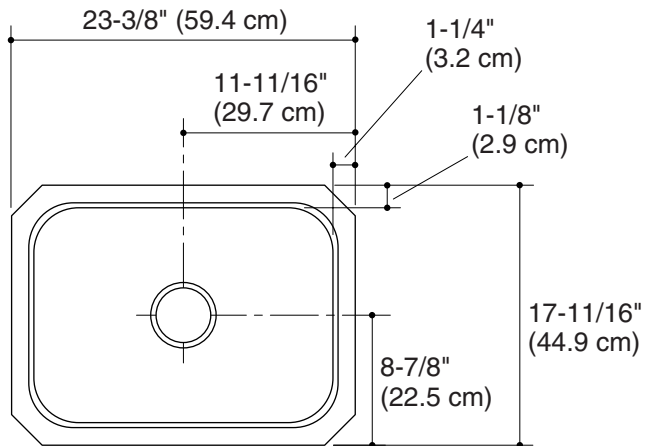

Technical Information

Fixture*:	
Sink	
Basin area	20-7/8" (53 cm) x 15-7/16" (39.2 cm)
Water depth	7-3/4" (19.7 cm)
Drain hole	3-1/2" (8.9 cm) D.
* Approximate measurements for comparison only.	

Included components:	
Cut-out template	1064257-7
Mounting hardware	91915

Installation Notes

Install this product according to the installation guide.