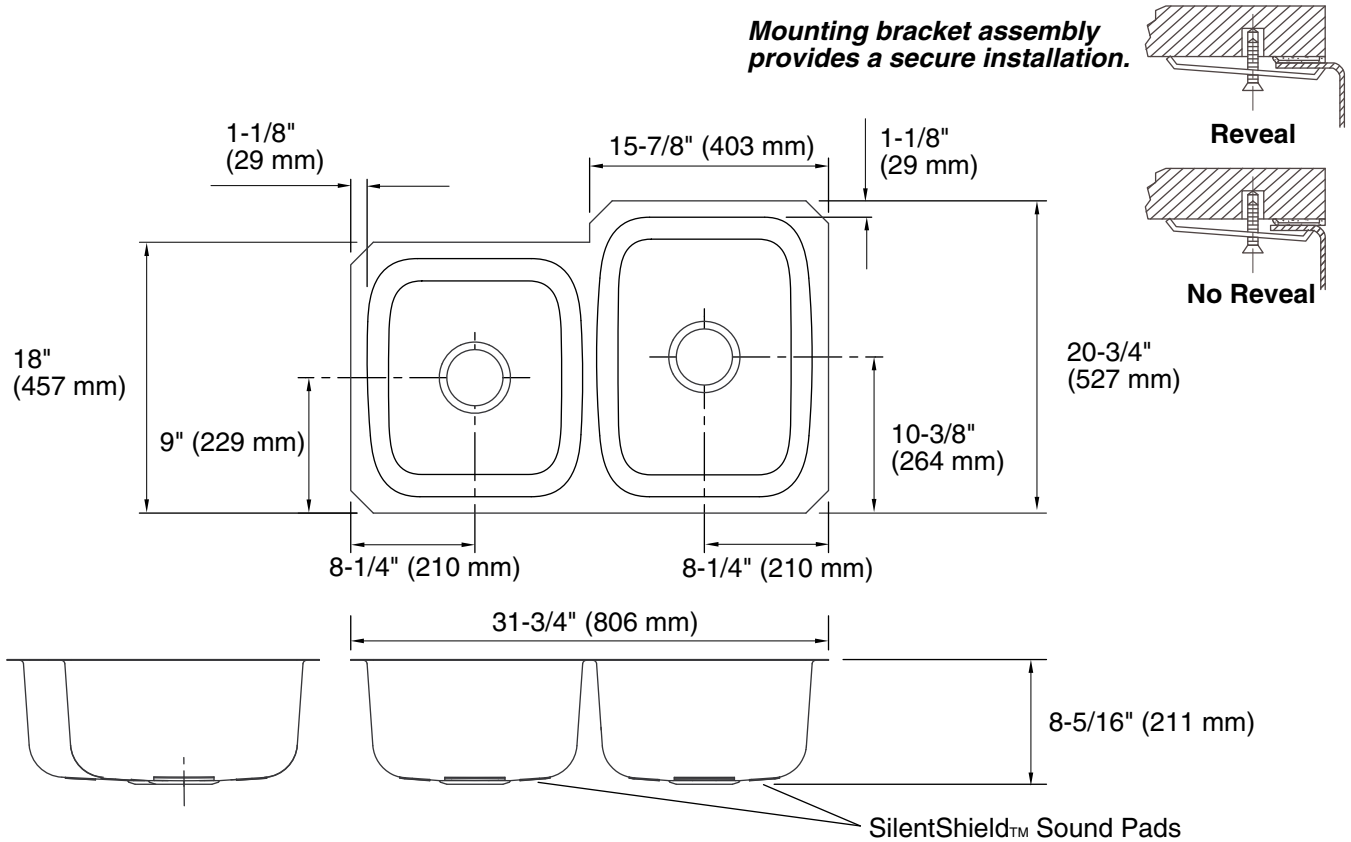

Technical Information

Fixture*:	Bowl area
Sink, left	14-1/4" (362 mm) x 15-3/4" (400 mm)
Sink, right	14-1/4" (362 mm) x 18-1/2" (470 mm)
Drain holes	Ø 3-3/4" (95 mm)
* Approximate measurements for comparison only.	

Included components:	
Hardware kit	91915
Cut-out template	1055956-7

Installation Notes

Install this product according to the installation guide.

Use the supplied cut-out template to select either a hidden or exposed rim.

Product Diagram