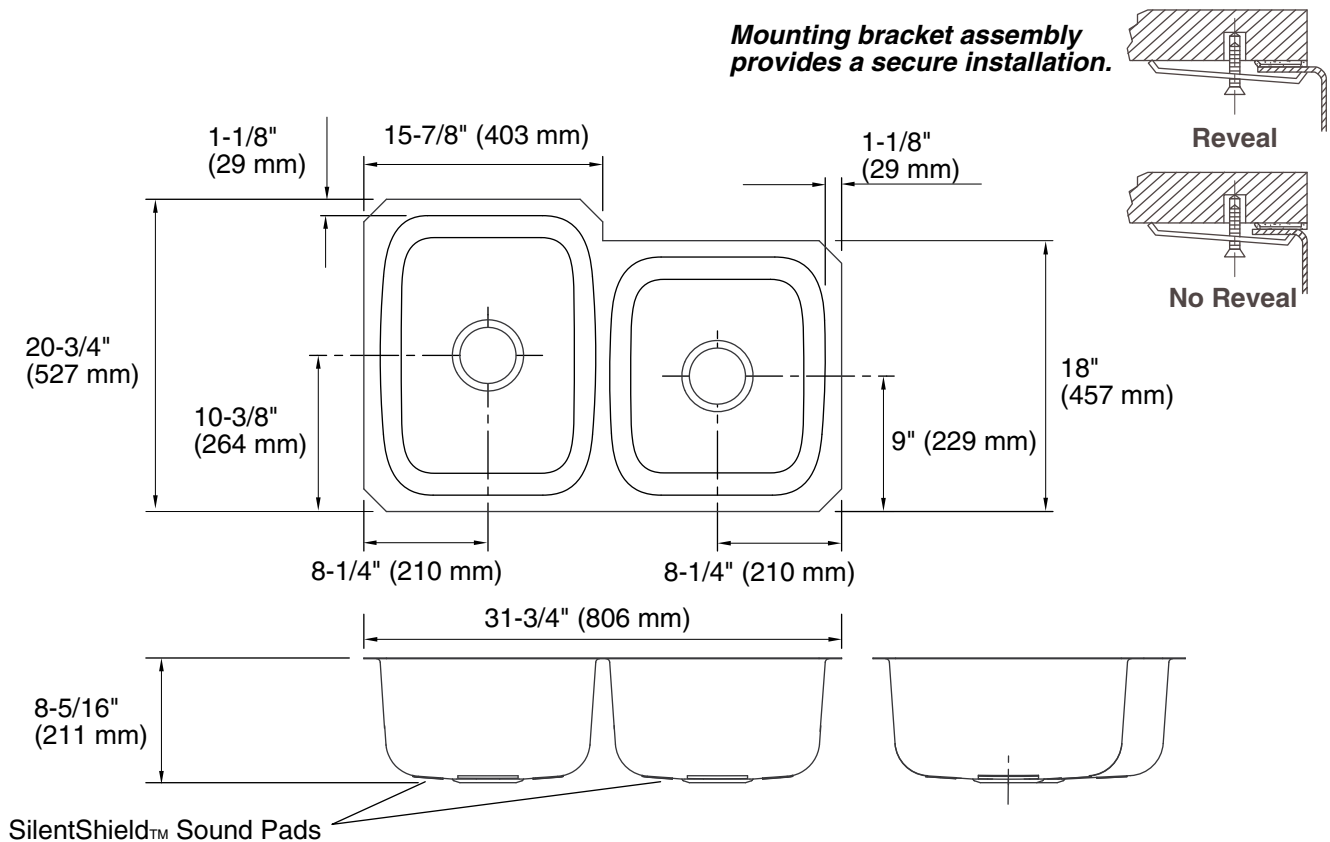

Technical Information

Fixture*:	Bowl area
Sink, left	14-1/4" (362 mm) x 18-1/2" (470 mm)
Sink, right	14-1/4" (362 mm) x 15-3/4" (400 mm)
Drain holes	Ø 3-3/4" (95 mm)
* Approximate measurements for comparison only.	

Included components:	
Hardware kit	91915
Cut-out template	1055957-7

Installation Notes

Install this product according to the installation guide.

Use the supplied cut-out template to select either a hidden or exposed rim.

Product Diagram