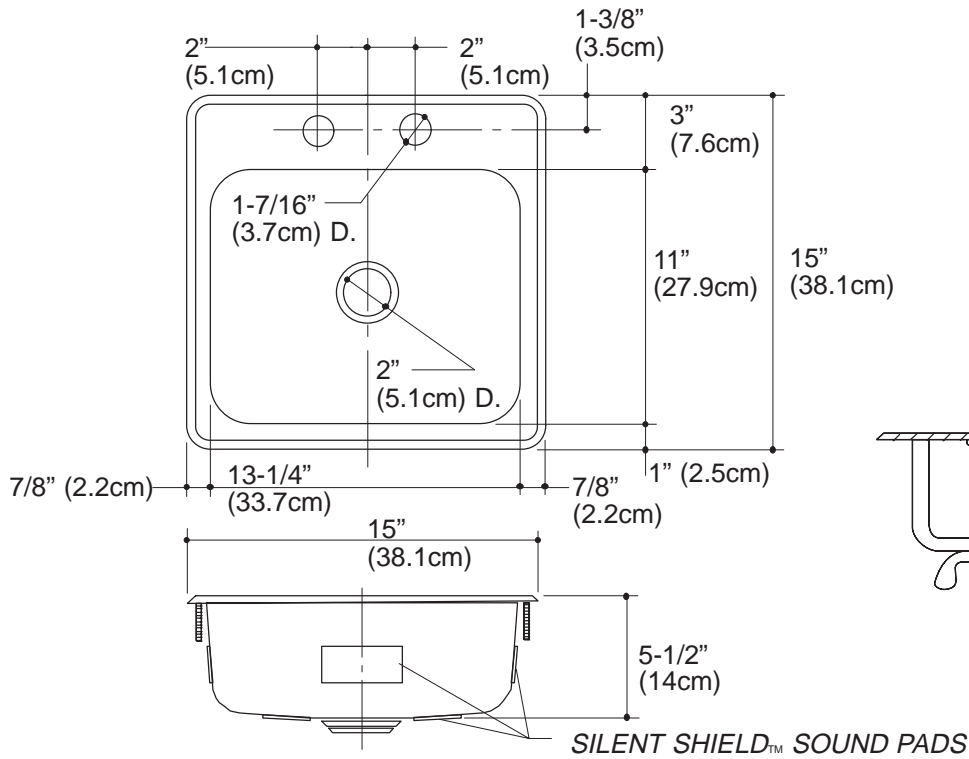

### Features

- 15" (38.1cm) x 15" (38.1cm) x 5-1/2" (14cm)
- Silent Shield™ sound deadening
- Satin sanded deck and buffed basin finish
- Drawn from 22 gauge – type 301 (18-7) series nickel bearing stainless steel
- Stud mounting
- Designer styling with rounded corners
- Ledge back entertainment sink

### Specified Model

Model	Description	Holes	Quantity	Basin Depth	Colors/Finishes
B155-1	Stainless steel, single basin sink	1	1	5-1/2" (14cm)	<input type="checkbox"/> NA
B155B-1	Stainless steel, single basin sink; chrome strainer included	1	1	5-1/2" (14cm)	<input type="checkbox"/> NA
B155-2	Stainless steel, single basin sink (shown)	2	1	5-1/2" (14cm)	<input type="checkbox"/> NA
B155B-2	Stainless steel, single basin sink; chrome strainer included	2	1	5-1/2" (14cm)	<input type="checkbox"/> NA
B150-2	Stainless steel, single basin sink, mirror deck finish	2	1	5-1/2" (14cm)	<input type="checkbox"/> NA
B150B-2	Stainless steel, single basin sink; mirror deck finish, chrome strainer included	2	1	5-1/2" (14cm)	<input type="checkbox"/> NA

## Product Information

Fixture*:	cutout size	basin area
Sink	14-1/4" (36.2cm) x 14-1/4" (36.2cm)	13-1/4" (33.7cm) x 11" (27.9cm)
Outlet	3-5/8" D. (9.2cm)	
Faucet holes	1-7/16" D. (3.7cm)	
* Approximate measurements for comparison only.		