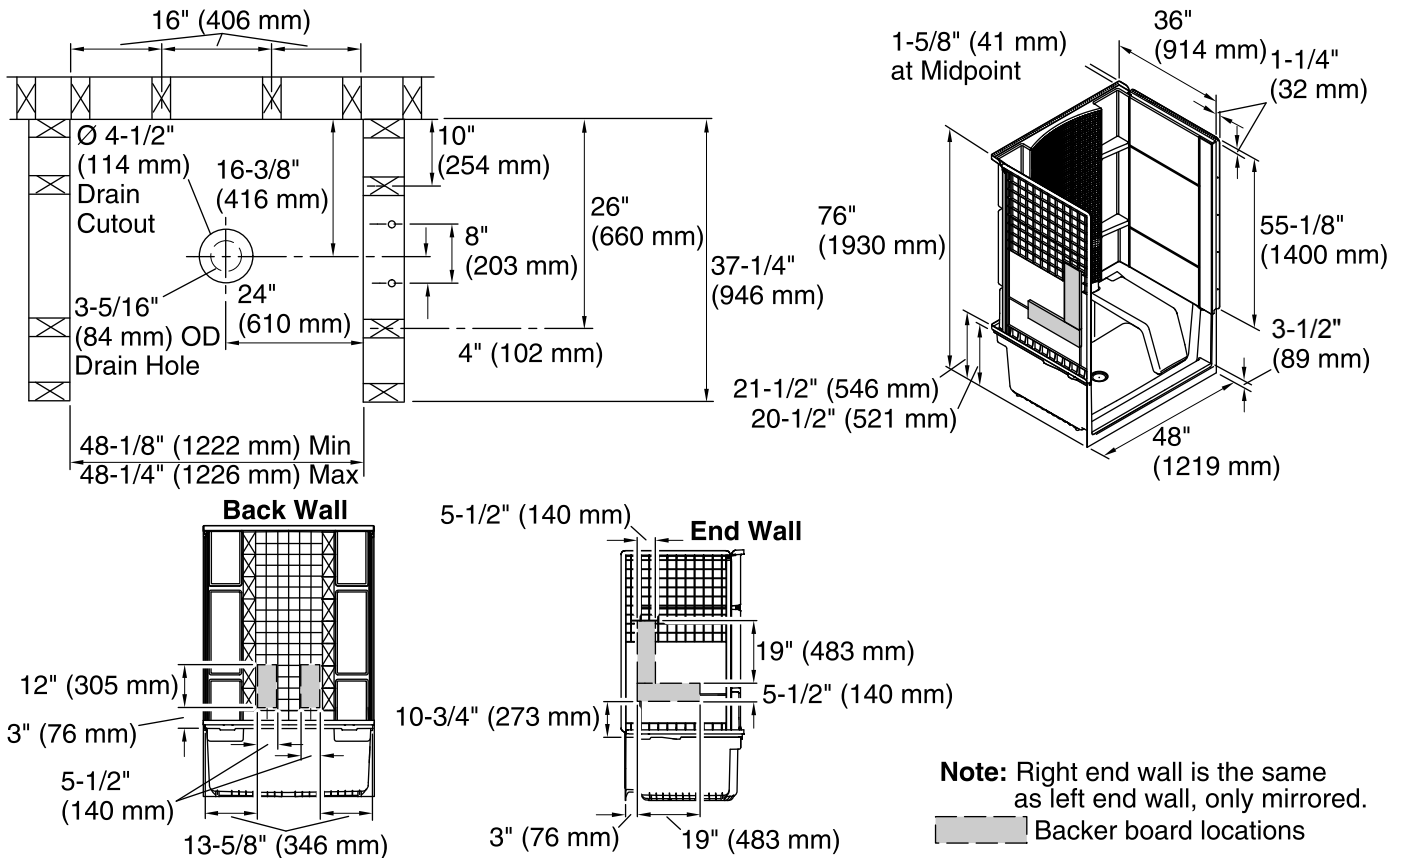

Features

- Modular design allows it to be moved around corners and through doorways with ease.
- Durable high gloss finish.
- Convenient shelves provide generous storage space.
- Geometric back wall design adds visual interest.
- Includes removable seat that can be placed on either side of the shower.
- Wall surround includes backer boards for future grab bar installation.
- 48" (1219 mm) x 36" (914 mm) x 74-3/4" (1898 mm) complete unit finished dimensions.

- 72284106 48" Seated Shower Wall Set with Backer Boards
- 72281100 48" Seated Shower Base
- 72272100 60" Shower Back Wall

Codes/Standards

Greenguard UL 2818 - Gold
HUD, UM Bulletin 73

STERLING® Warranty - Fixtures Made of Solid Vikrell Material

See website for detailed warranty information.

Available Color/Finishes

Color tiles intended for reference only.

Color Code Description

	0	White
	96	Biscuit

Technical Information

All product dimensions are nominal.
 Installation: 3-Wall Alcove
 Drain location: Center
 Door height required: 70-5/8" (1794 mm)
 Door width required: 44-5/8" (1133 mm)