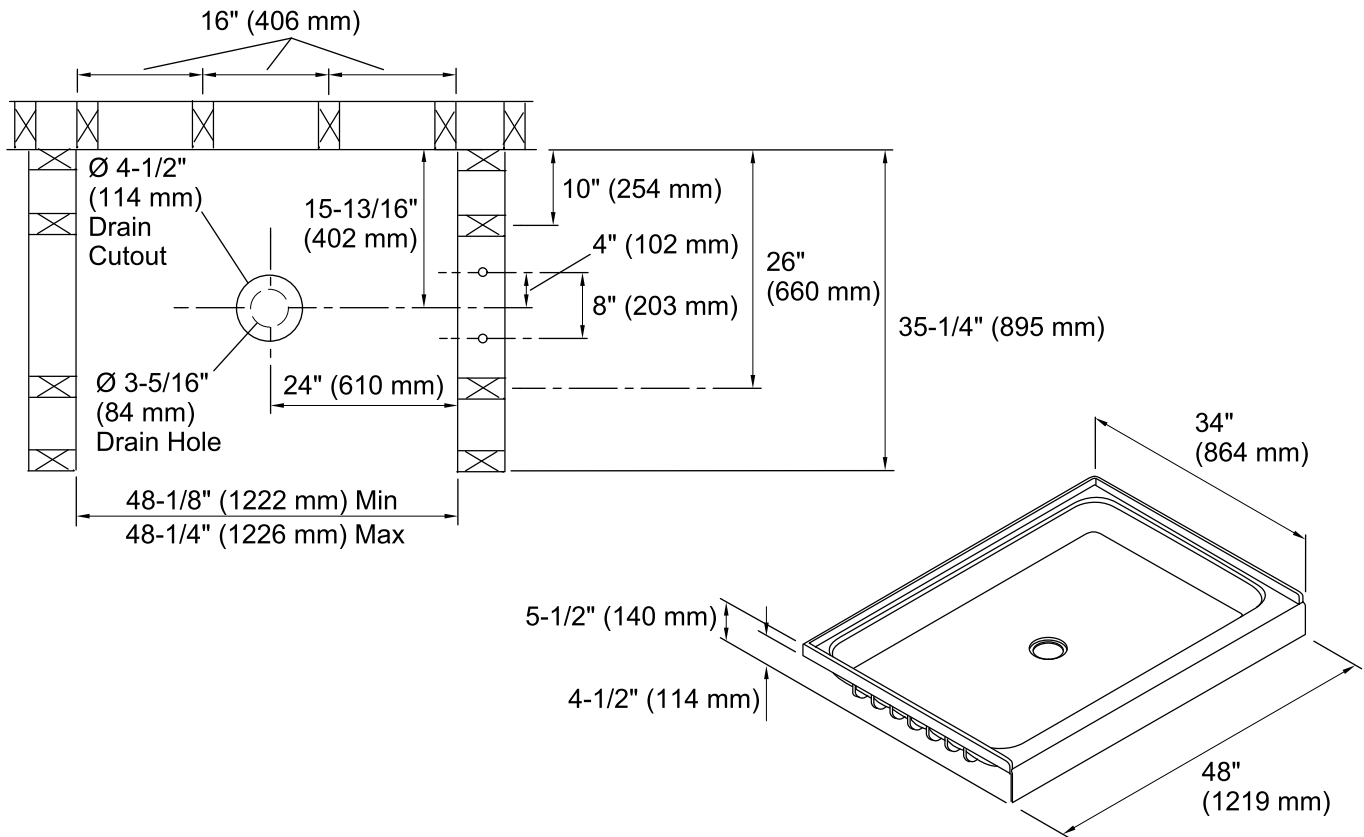

Ensemble™ 48" Shower Base 72121100

Features

- Durable high gloss finish.
- Suitable for tile down application or with STERLING wall surround.
- 48" (1219 mm) x 34" (864 mm) x 4-1/2" (114 mm) base finished dimensions.

8-11-2015 01:49

Technical Information

All product dimensions are nominal.

Installation: 3-Wall Alcove

Drain location: Center

Notes

Install this product according to the installation guide.

Double studding is recommended for pivot shower door installations.