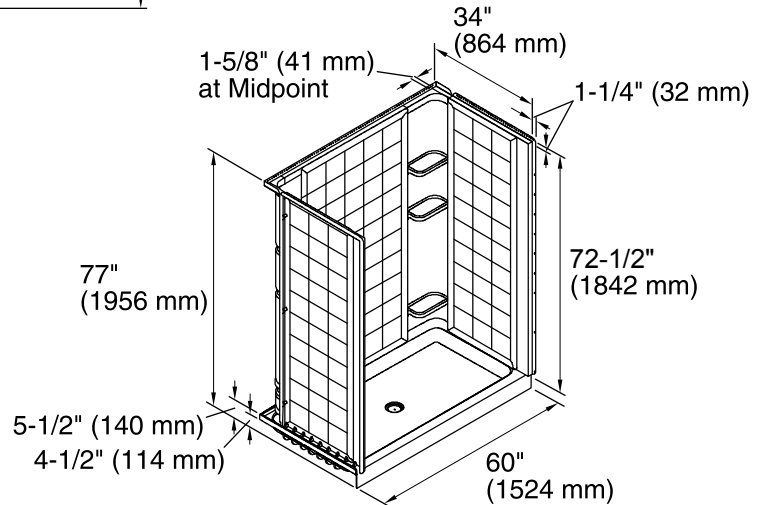

For the most current Specification Sheet, go to www.sterlingplumbing.com.

8-11-2015 01:29

Technical Information

All product dimensions are nominal.

Installation: 3-Wall Alcove

Drain location: Center

Door height required: 70-1/2" (1791 mm)

Door width required: 56-5/8" (1438 mm)

Notes

Install this product according to the installation guide.

Double studding is recommended for pivot shower door installations.

Studs should be positioned roughly as shown.