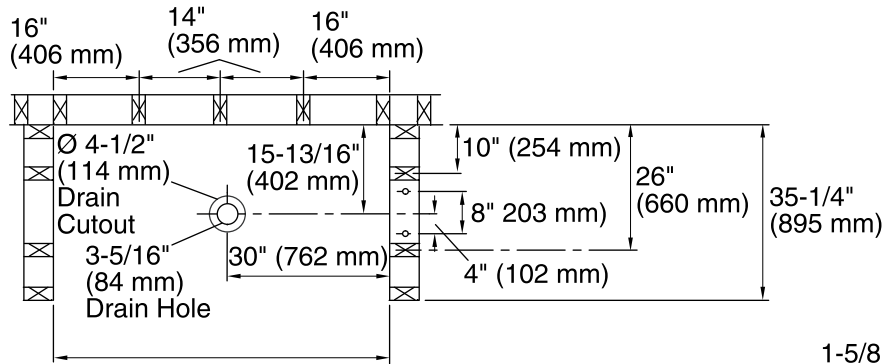

Ensemble™

60" Tile Shower

72130100

Features

- Modular design allows it to be moved around corners and through doorways with ease.
- Durable high gloss finish.
- Convenient shelves provide generous storage space.
- Shaving ledge/foot rest for added comfort.
- Realistic tile wall surround.
- 60" (1524 mm) x 34" (864 mm) x 75-3/4" (1926 mm) complete unit finished dimensions.

For the most current Specification Sheet, go to www.sterlingplumbing.com.

8-11-2015 01:29

Technical Information

All product dimensions are nominal.

Installation: 3-Wall Alcove

Drain location: Center

Door height required: 70-1/2" (1791 mm)

Door width required: 56-5/8" (1438 mm)

Notes

Install this product according to the installation guide.

Double studding is recommended for pivot shower door installations.

Studs should be positioned roughly as shown.