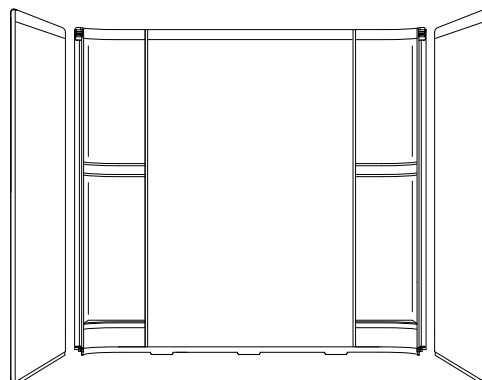

Accord® Smooth

60" x 30" Vikrell® bath wall set
71244100

Features

- Pivot snap-together modular design
- Smooth, high-gloss walls
- Four corner shelves
- Must be installed with Accord wall set (71244100, 71244103-V, 71244103-N, 71144100, 71144103-V or 71144103-N)

Material

- Made from solid Vikrell® material for strength, durability, and lasting beauty

Installation

- Caulk-free installation

Recommended Products/Accessories

K-23733 Vikrell® cleaner

Codes/Standards

ASTM E162

ASTM E662

STERLING® Vikrell® or Acrylic Baths and Shower Bases Ten-Year Limited Warranty

See website for detailed warranty information.

Available Colors/Finishes

Color tiles intended for reference only.

Color	Code	Description

	0	White
	96	Biscuit

1-800-STERLING (1-800-783-7546)

Kohler Co. reserves the right to make revisions without notice to product specifications.

For the most current Specification Sheet, go to www.sterlingplumbing.com.

7-23-2023 00:29 - US/CA