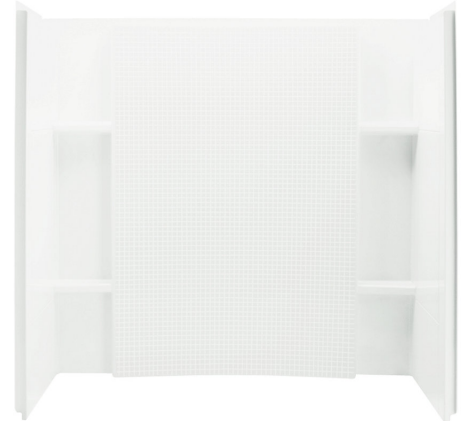

Features

- Modular design allows it to be moved around corners and through doorways with ease.
- Durable high gloss finish.
- Geometric back wall provides visual interest and ample storage.

Material

- Compression molded from our exclusive Vikrell® material.

Installation

- Three-piece modular design with pivot "snap together" installation.
- Caulk-less seam installation.
- Must be used with Accord® 36" Bath.

Codes/Standards

- CSA B45.5/IAPMO Z124
- ASTM E162
- ASTM E662
- Greenguard UL 2818 - Gold

Accord®
60" x 36" Bath/Shower Wall Set
71164100

No image available.
This product is a component and not intended to be a standalone installation.

Technical Information

All product dimensions are nominal.