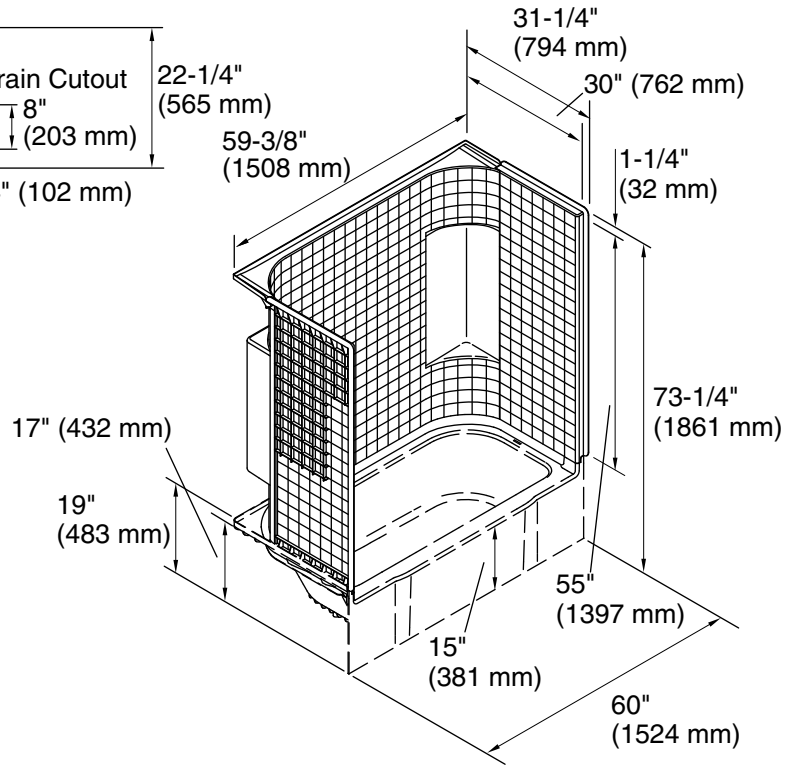

Accord® Tile

60" x 30" Vikrell® bath/shower wall set
71144100

Features

- Pivot snap-together modular design
- Tile look
- Four corner shelves
- Must be installed with Accord bath or whirlpool (71141110, 71141120, 71141112, 71141122, 76141110 or 76141120)

7-22-2023 03:55 - US/CA

Technical Information

All product dimensions are nominal.

Installation: Three-wall alcove
 Maximum door height: 56-1/2" (1435 mm)
 Maximum door width: 56-3/4" (1441 mm)

Notes

Install this product according to the installation instructions.