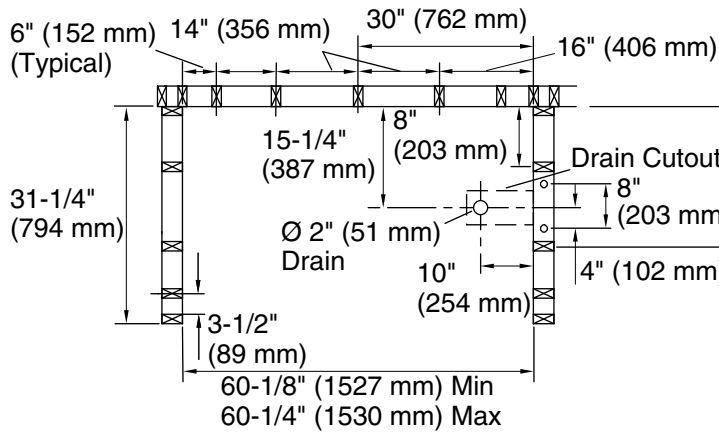

7-22-2023 03:55 - US/CA

Technical Information

All product dimensions are nominal.

Installation: Three-wall alcove
 Maximum door height: 56-1/2" (1435 mm)
 Maximum door width: 56-3/4" (1441 mm)

Notes

Install this product according to the installation instructions.