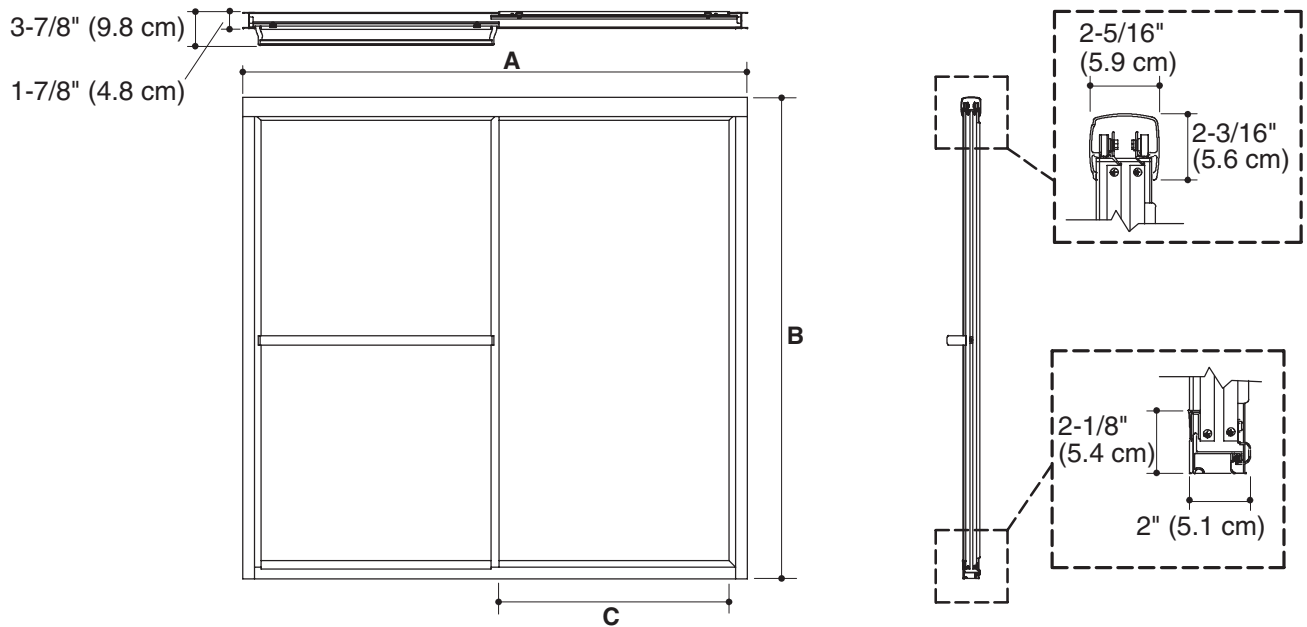

Model	A (Max Width)*	B (Height)*	C (Walk Through Max)*
5974-48**	48-7/8" (124.1 cm)	70" (177.8 cm)	23-5/16" (59.1 cm)
5975-48**	48-7/8" (124.1 cm)	70" (177.8 cm)	23-5/16" (59.1 cm)
5976-48**	48-7/8" (124.1 cm)	70" (177.8 cm)	23-5/16" (59.1 cm)
5977-48**	48-7/8" (124.1 cm)	70" (177.8 cm)	23-5/16" (59.1 cm)
5975-56**	56-1/4" (142.9 cm)	70" (177.8 cm)	27" (68.6 cm)
5970-59**	59-3/8" (150.8 cm)	70" (177.8 cm)	28-9/16" (72.5 cm)
5975-59**	59-3/8" (150.8 cm)	70" (177.8 cm)	28-9/16" (72.5 cm)
5976-59**	59-3/8" (150.8 cm)	70" (177.8 cm)	28-9/16" (72.5 cm)
5977-59**	59-3/8" (150.8 cm)	70" (177.8 cm)	28-9/16" (72.5 cm)

* Note: Consult the diagram for the location of the measurements.

** Note: Add appropriate frame color/finish code to the end of the unit model # when ordering.

Product Diagram