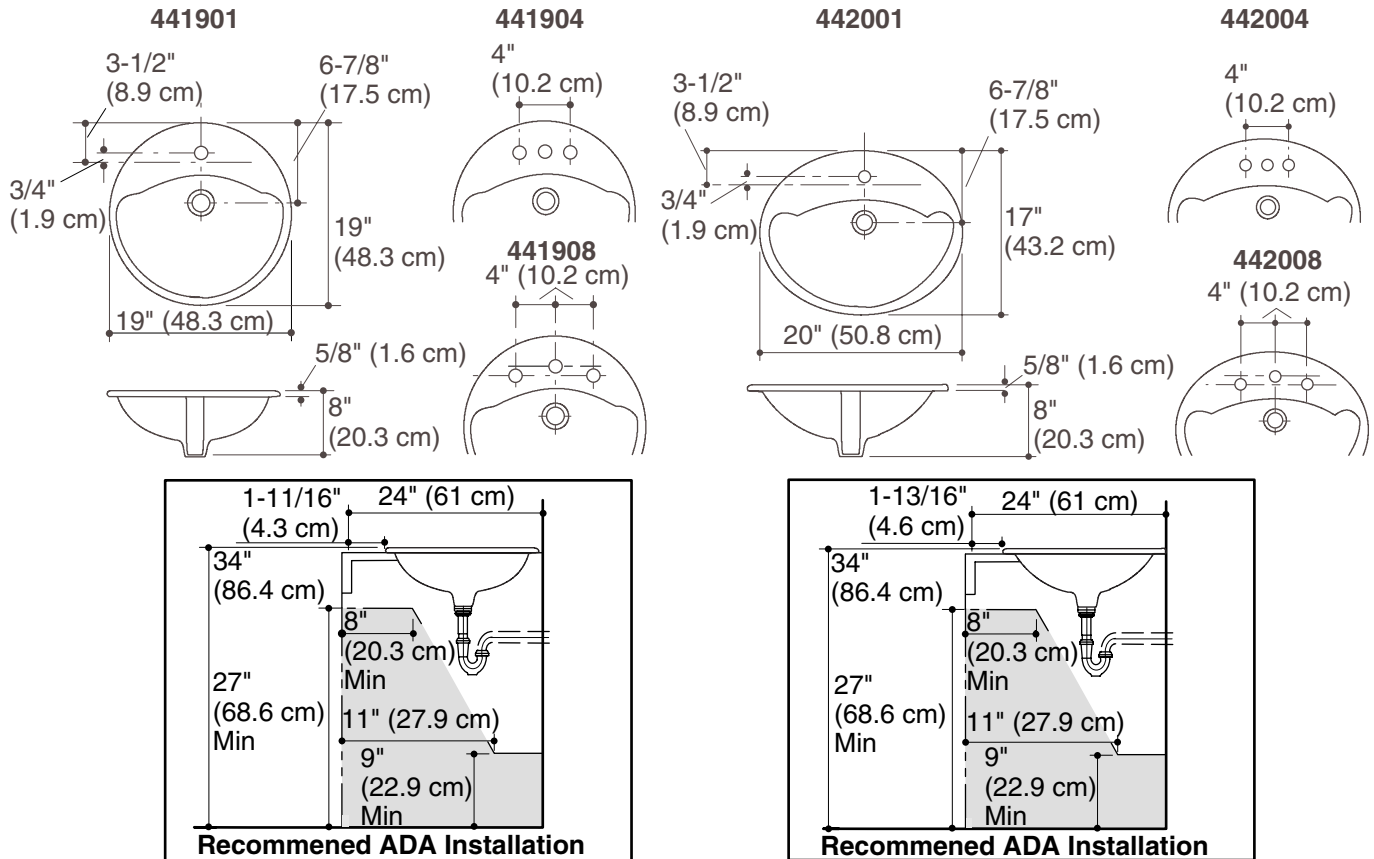

STERLING®

A KOHLER COMPANY

MODESTO™ and SANIBEL™

Features

- Self-rimming in two popular sizes
- Generous interior basin size
- Inconspicuous soap depressions
- 5-year limited warranty
- Vitreous china
- Models 441908, 441904, and 441901: 19" (48.3 cm) x 19" (48.3 cm) 8" (20.3 cm)
- Models 442008, 442004, and 442001: 20-1/4" (51.4 cm) x 17-1/4" (43.8 cm) 8" (20.3 cm)

MODESTO™ and SANIBEL™

Technical Information

Fixture*:	basin area	water depth
Lavatory 441901, 441904, 441908	15-3/4" (40 cm) x 12-5/8" (32.1 cm)	4-7/8" (12.4 cm)
Lavatory 442001, 442004, 442008	17" (43.2 cm) x 10-7/8" (27.6 cm)	4-7/8" (12.4 cm)

* Approximate measurements for comparison only.

Holes	
Spout	1-3/16" (3 cm) D.
Faucet	1-3/16" (3 cm) D.
Drain	1-3/4" (4.4 cm) D.
Outlet	1-1/4" (3.2 cm) D.

Product Diagram