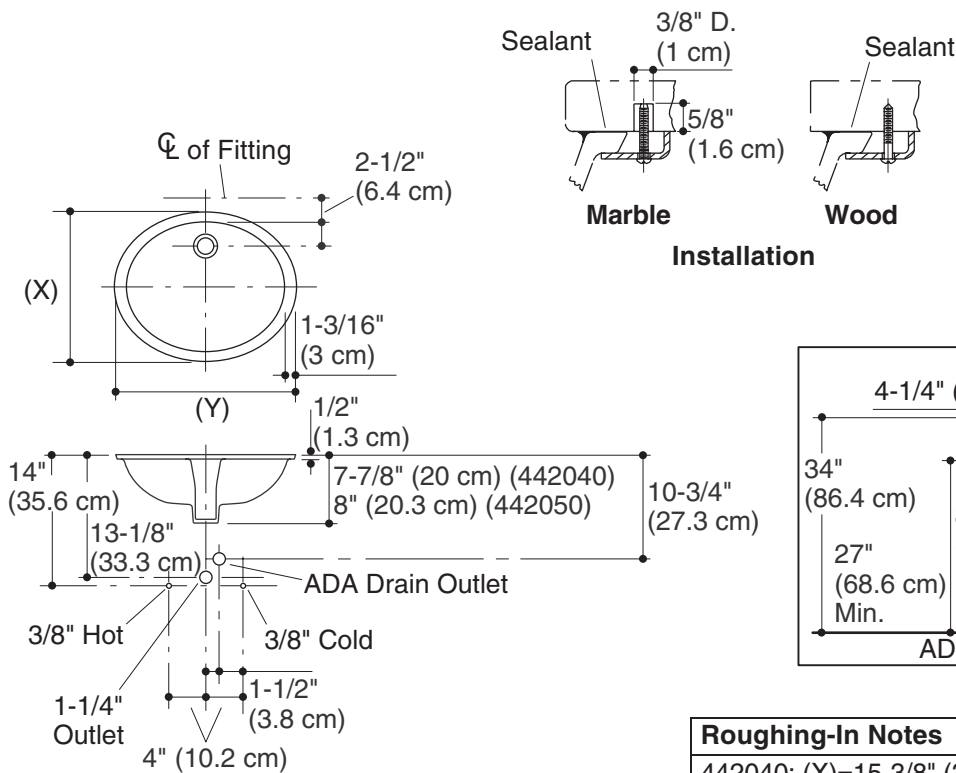

- 0: White
- Other: Refer to Price Book for additional colors/finishes

Accessories:

- CP: Polished Chrome
- Other: Refer to Price Book for additional colors/finishes

Specified Model

Model	Description	Colors/Finishes	
442040	17" (43.2 cm) x 13" (33 cm) lavatory	<input type="checkbox"/> 0	<input type="checkbox"/> Other _____
442050	17" (43.2 cm) x 15" (38.1 cm) lavatory	<input type="checkbox"/> 0	<input type="checkbox"/> Other _____
Recommended Accessories			
K-8998	Trap	<input type="checkbox"/> CP	<input type="checkbox"/> Other _____

Technical Information

Fixture:		basin area	water depth
442040		17" (43.2 cm) x 13" (33 cm)	4" (10.2 cm)
442050		17" (43.2 cm) x 15" (38.1 cm)	4" (10.2 cm)
Drain Hole	1-3/4" (4.4 cm) D.		

Included Components:	
Basin clamp assembly	52047
Adhesive sealant	63034
Cutout template 442040	1034559-7
Cutout template 442050	1034558-7

Product Diagram