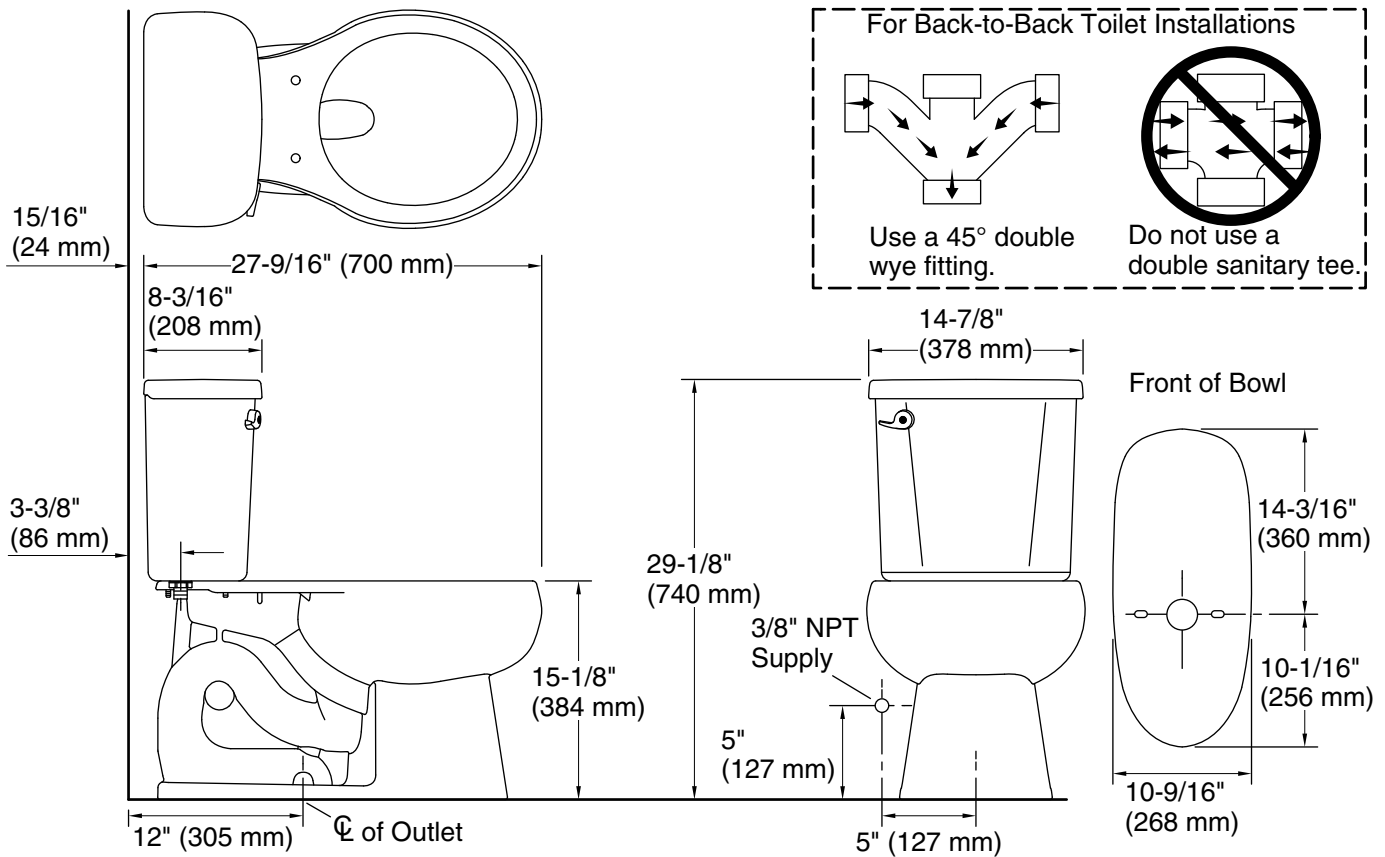

## Features

- Two-piece design
- Round-front bowl offers an ideal solution for smaller bathrooms and powder rooms
- Standard height
- 1.28 gpf (4.8 lpf)
- 2-1/8" (54 mm) fully glazed trapway

## Installation

- Three-bolt quick-connect installation
- Standard 12" (305 mm) rough-in
- Seat and supply line sold separately

5-8-2023 01:02 - US/CA

**Technical Information**

- All product dimensions are nominal.
- Toilet type: Floor-mount
  - Waste Outlet: Floor
  - Bowl shape: Round-front
  - Flush type: Flush Valve
  - Trap passageway: 2-1/8" (54 mm)
  - Water surface size: 10" x 8" (254 mm x 203 mm)
  - Rim to water surface: 6-3/16" (157 mm)
  - Rough-in: 12" (305 mm)

**Notes**

- Install this product according to the installation instructions.
- For back-to-back toilet installations: Use only a 45° double wye fitting.