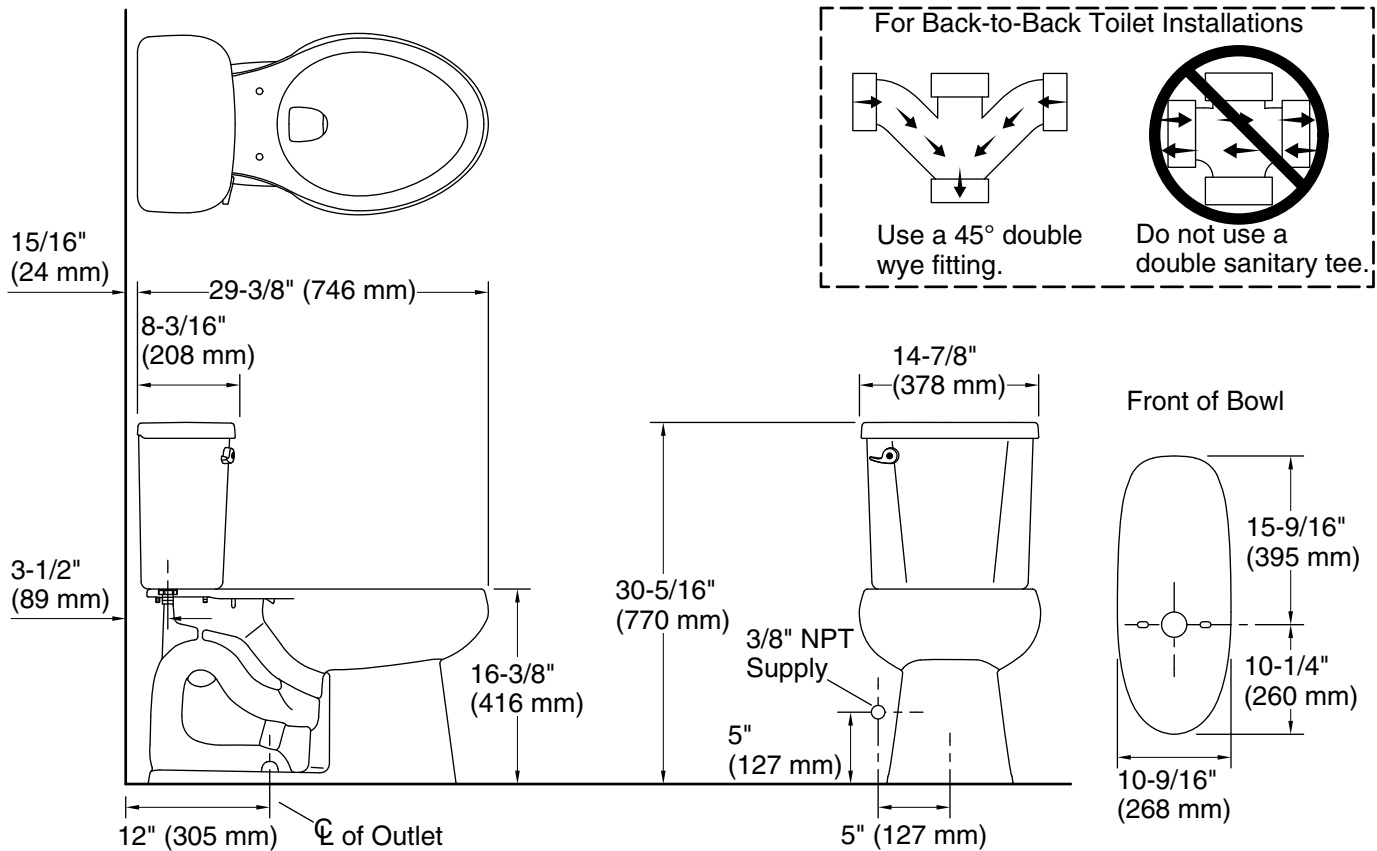

Features

- Two-piece design
- Elongated bowl offers added room and comfort
- Comfort Height™ feature offers chair-height seating that makes sitting down and standing up easier for most adults
- 1.6 gpf (6.0 lpf)
- Left-hand Polished Chrome trip lever
- 2-1/8" (54 mm) fully glazed trapway
- Combination consists of 403317 bowl and 402363 tank

Technology

- Pro Force™ Plus flushing technology delivers greater flushing power than previous Pro Force™ models

Installation

- Three-bolt quick-connect installation
- Standard 12" (305 mm) rough-in
- Seat and supply line sold separately

Color tiles intended for reference only.

Color Code Description

	0	White
--	---	-------

Technical Information

All product dimensions are nominal.

- Toilet type: Floor-mount
- Waste Outlet: Floor
- Bowl shape: Elongated
- Flush type: Gravity siphon jet
- Trap passageway: 2-1/8" (54 mm)
- Rough-in: 12" (305 mm)

Notes

- Install this product according to the installation instructions.
- For back-to-back toilet installations: Use only a 45° double wye fitting.
- ADA, OBC, CSA B651 compliant when installed to the specific requirements of these regulations.
- Plumbing codes may require elongated toilets and elongated, open-front seats in public bathrooms.
- Accessibility standards may require controls to be located on the open side of the toilet.