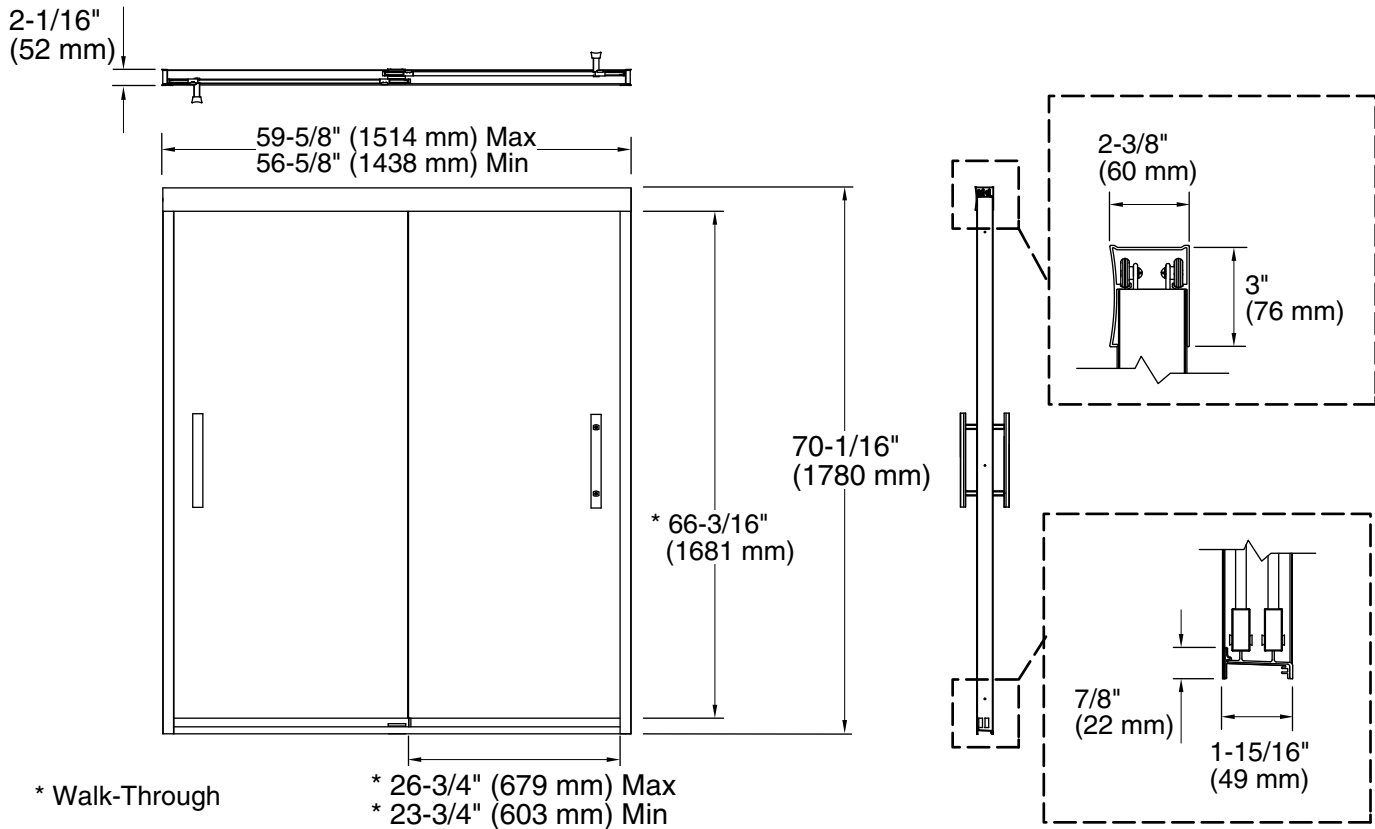

Technical Information

All product dimensions are nominal.

Frame material:	Aluminum
Installation type:	For shower base installation
Opening style:	Sliding/Bypass
Opening Width - Min:	56-5/8" (1438 mm)
Opening Width - Max:	59-5/8" (1514 mm)
Walk-through - Min:	23-3/4" (603 mm)
Walk-through - Max:	26-3/4" (679 mm)
Glass thickness:	5/16" (8 mm)

Notes

Install this product according to the installation guide.

NOTICE: The vertical opening should be a minimum of 72" (1829 mm) to allow clearance for installation.