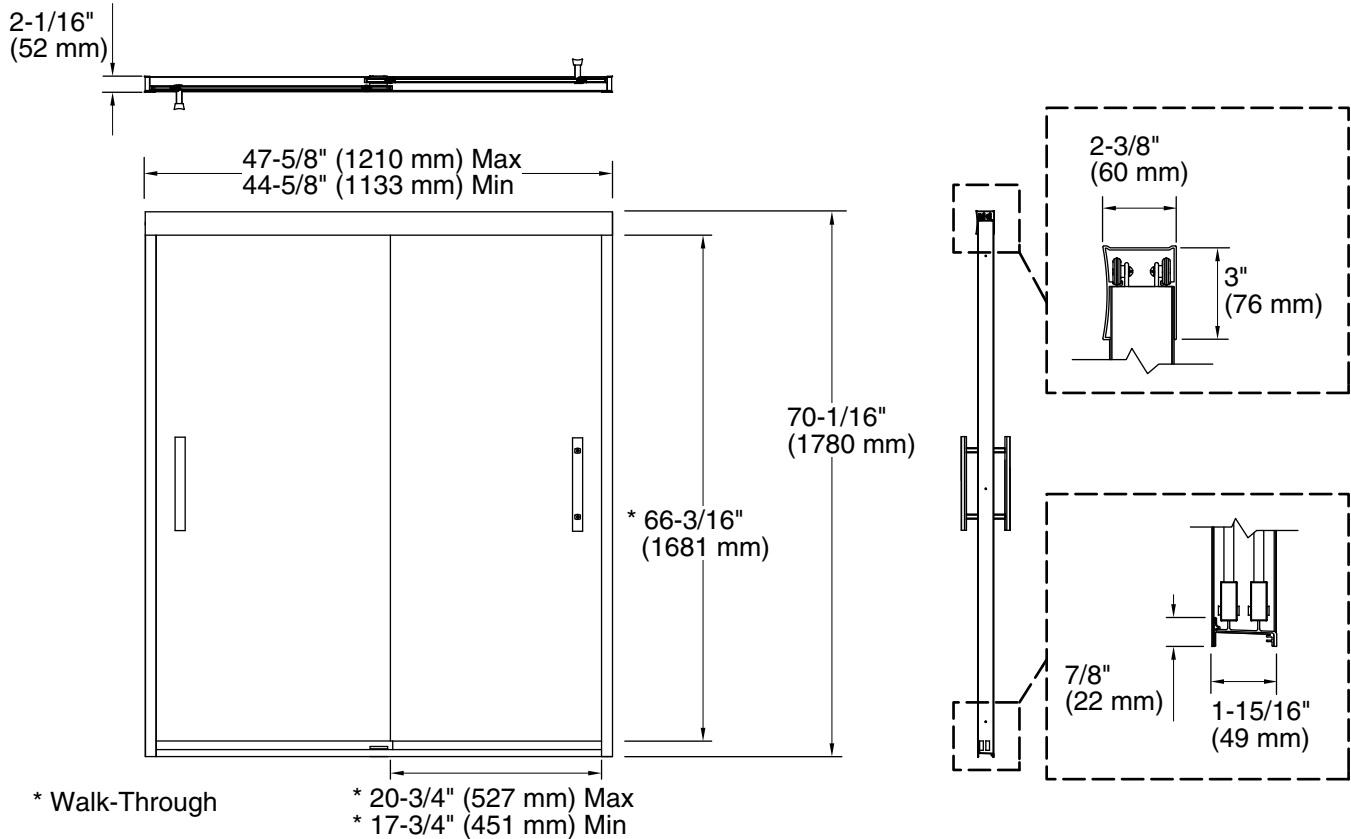

### Technical Information

All product dimensions are nominal.

Installation type:	For shower base installation
Opening style:	Sliding/Bypass
Opening Width - Min:	44-5/8" (1133 mm)
Opening Width - Max:	47-5/8" (1210 mm)
Walk-through - Min:	17-3/4" (451 mm)
Walk-through - Max:	20-3/4" (527 mm)
Glass thickness:	5/16" (8 mm)
Glass coating:	CleanCoat®

### Notes

Install this product according to the installation guide.

**NOTICE:** The vertical opening should be a minimum of 72" (1829 mm) to allow clearance for installation.