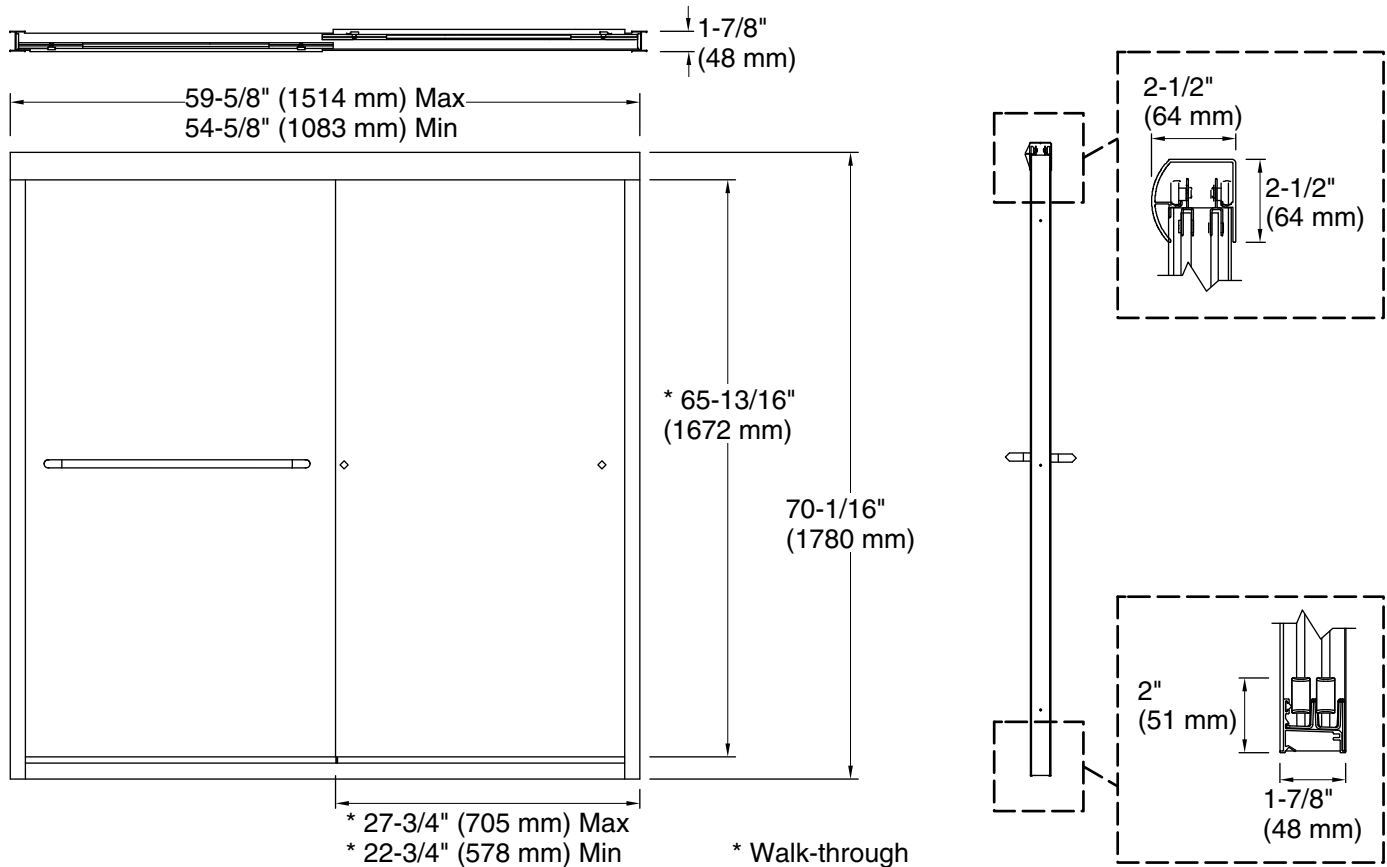

Technical Information

All product dimensions are nominal.

Installation type: For shower base installation

Opening Width - Min: 54-5/8" (1387 mm)

Opening Width - Max: 59-5/8" (1514 mm)

Walk-through - Min: 22-3/4" (578 mm)

Walk-through - Max: 27-3/4" (705 mm)

Glass thickness: 1/4" (6 mm)

Glass coating: CleanCoat®

Notes

Install this product according to the installation guide.

The vertical opening should be a minimum of 72-1/16" (1830 mm) to allow for installation clearance.