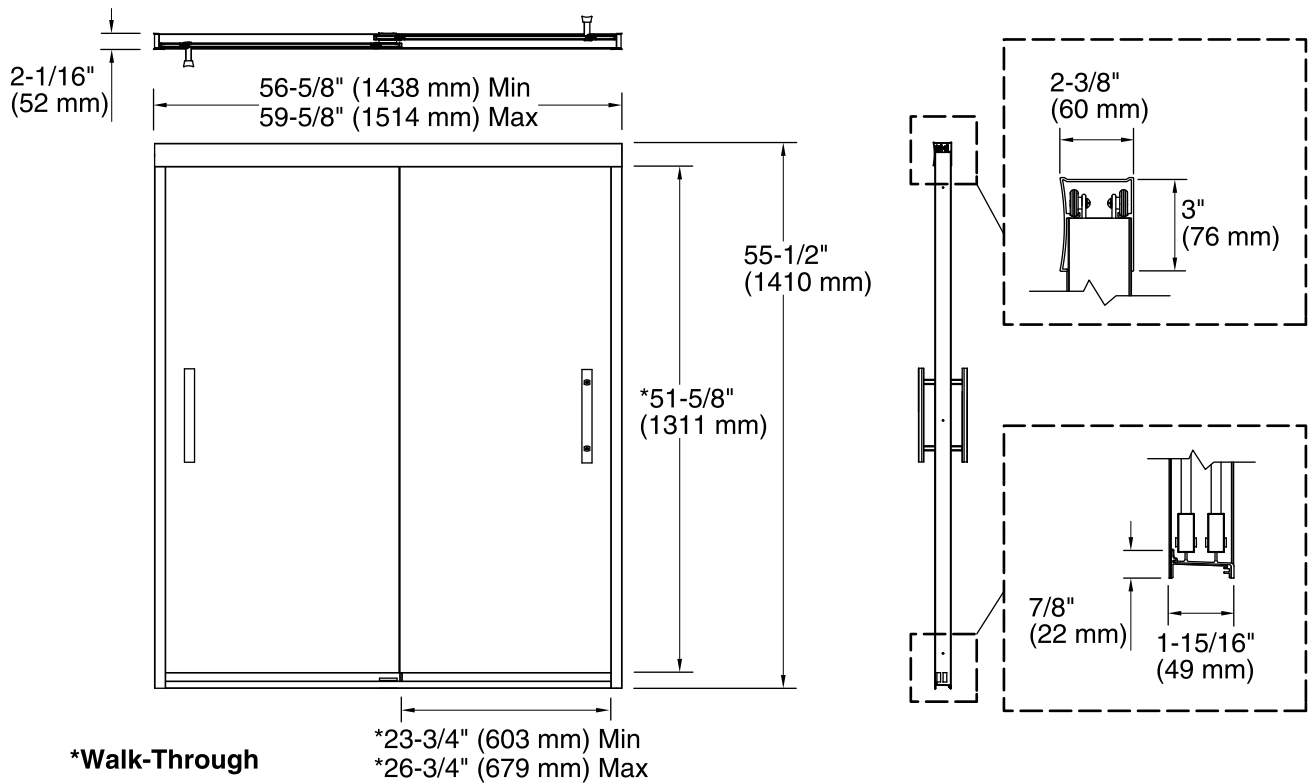

Finesse™ Peak®

Frameless Sliding Bath Door

542808-59

Features

- Vertical blade handles complete the look of this door.
- CleanCoat® technology creates a barrier between the water and glass to help keep your shower door looking new.
- Frameless, 5/16" (8 mm) thick tempered glass door.
- Frameless design emphasizes glass and creates a sleek, minimalist look.
- Smooth, easy-to-clean wall jambs.

12-1-2017 08:10

Technical Information

All product dimensions are nominal.
 Installation type: For bath installation
 Opening style: Sliding/Bypass
 Opening Width - Min: 56-5/8" (1438 mm)
 Opening Width - Max: 59-5/8" (1514 mm)
 Walk-through - Min: 23-3/4" (603 mm)
 Walk-through - Max: 26-3/4" (679 mm)
 Glass thickness: 5/16" (8 mm)
 Glass coating: CleanCoat®

Notes

Install this product according to the installation guide.
 NOTICE: The vertical opening should be a minimum of 58" (1473 mm) to allow clearance for installation.