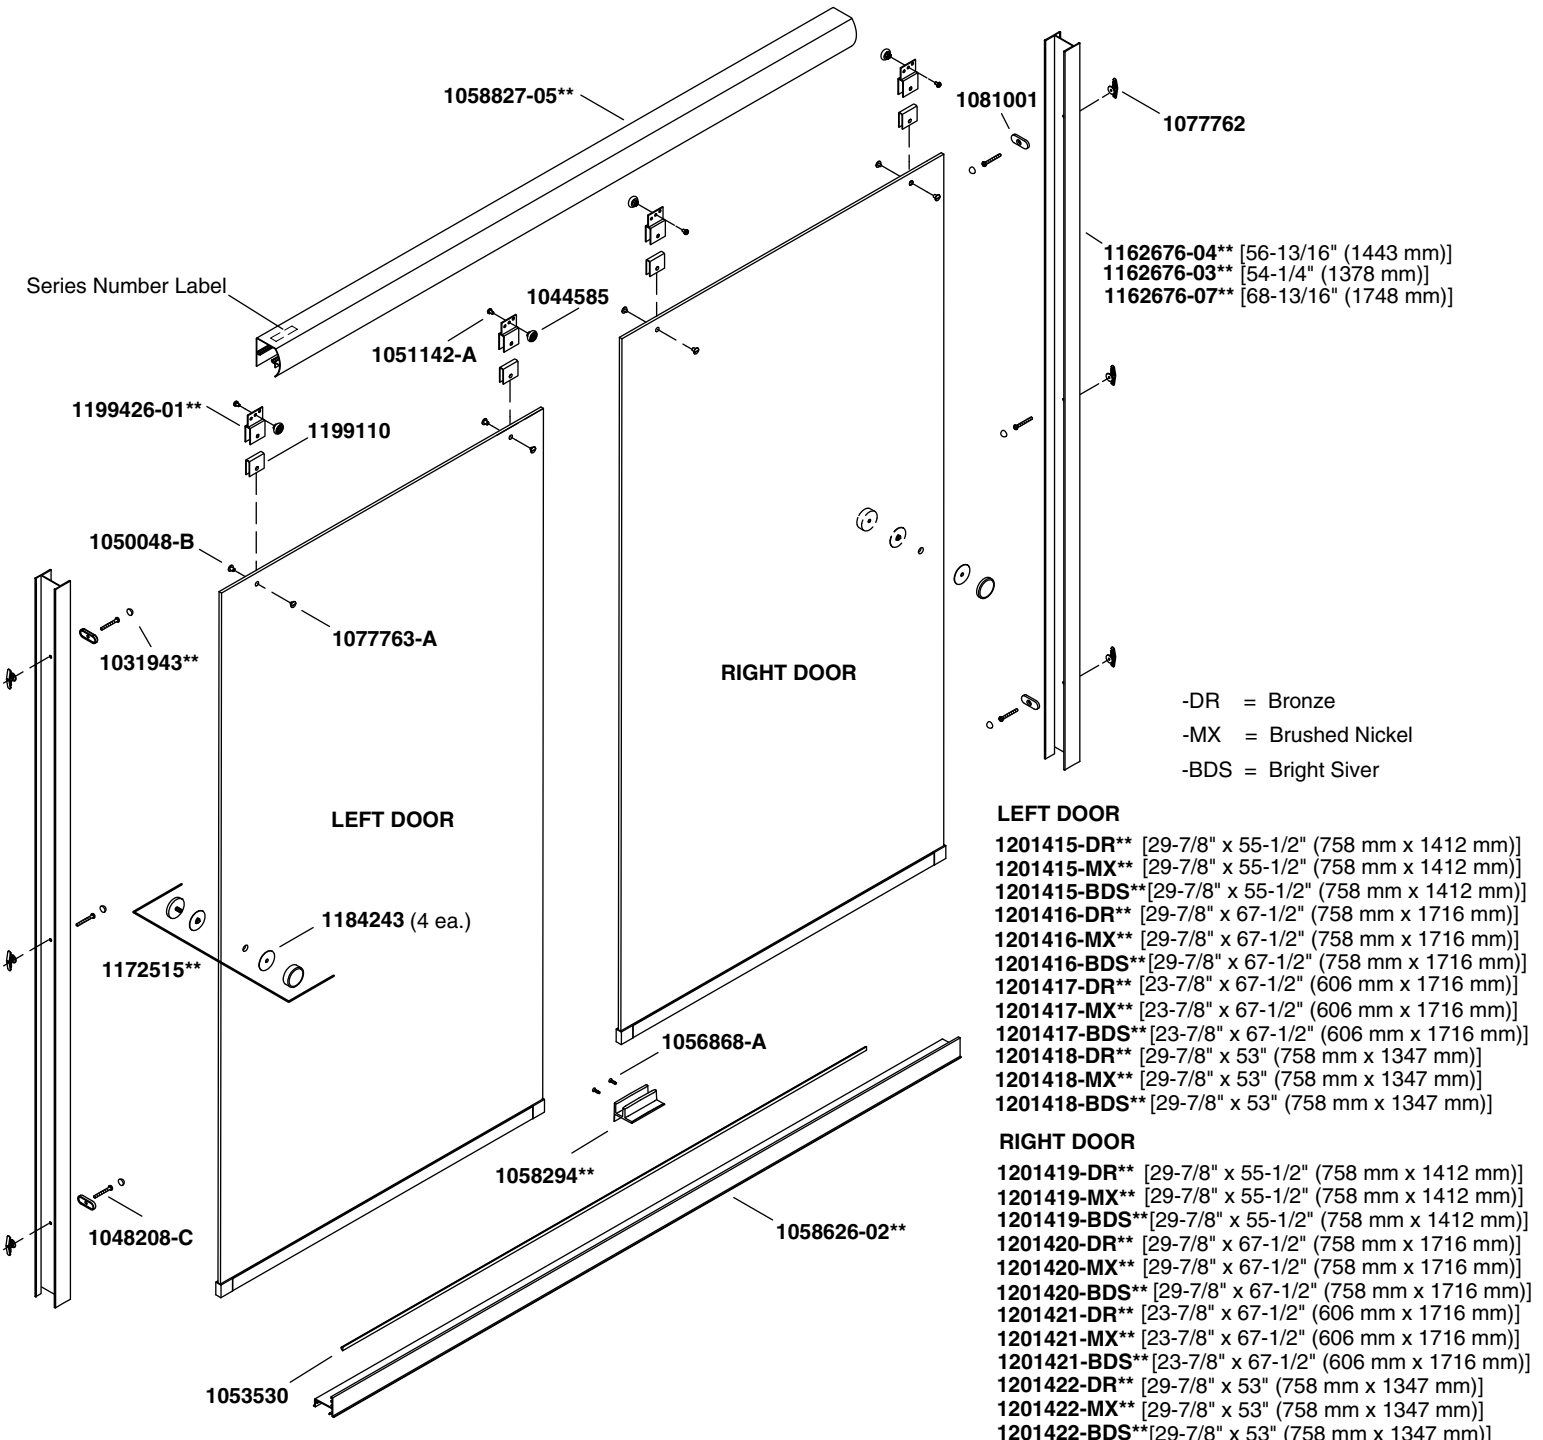

 If your shower door has brackets that look like this, please contact Customer Service at 1-888-STERLING.

-DR = Bronze
-MX = Brushed Nickel
-BDS = Bright Silver

LEFT DOOR

- 1201415-DR** [29-7/8" x 55-1/2" (758 mm x 1412 mm)]
- 1201415-MX** [29-7/8" x 55-1/2" (758 mm x 1412 mm)]
- 1201415-BDS** [29-7/8" x 55-1/2" (758 mm x 1412 mm)]
- 1201416-DR** [29-7/8" x 67-1/2" (758 mm x 1716 mm)]
- 1201416-MX** [29-7/8" x 67-1/2" (758 mm x 1716 mm)]
- 1201416-BDS** [29-7/8" x 67-1/2" (758 mm x 1716 mm)]
- 1201417-DR** [23-7/8" x 67-1/2" (606 mm x 1716 mm)]
- 1201417-MX** [23-7/8" x 67-1/2" (606 mm x 1716 mm)]
- 1201417-BDS** [23-7/8" x 67-1/2" (606 mm x 1716 mm)]
- 1201418-DR** [29-7/8" x 53" (758 mm x 1347 mm)]
- 1201418-MX** [29-7/8" x 53" (758 mm x 1347 mm)]
- 1201418-BDS** [29-7/8" x 53" (758 mm x 1347 mm)]

RIGHT DOOR

- 1201419-DR** [29-7/8" x 55-1/2" (758 mm x 1412 mm)]
- 1201419-MX** [29-7/8" x 55-1/2" (758 mm x 1412 mm)]
- 1201419-BDS** [29-7/8" x 55-1/2" (758 mm x 1412 mm)]
- 1201420-DR** [29-7/8" x 67-1/2" (758 mm x 1716 mm)]
- 1201420-MX** [29-7/8" x 67-1/2" (758 mm x 1716 mm)]
- 1201420-BDS** [29-7/8" x 67-1/2" (758 mm x 1716 mm)]
- 1201421-DR** [23-7/8" x 67-1/2" (606 mm x 1716 mm)]
- 1201421-MX** [23-7/8" x 67-1/2" (606 mm x 1716 mm)]
- 1201421-BDS** [23-7/8" x 67-1/2" (606 mm x 1716 mm)]
- 1201422-DR** [29-7/8" x 53" (758 mm x 1347 mm)]
- 1201422-MX** [29-7/8" x 53" (758 mm x 1347 mm)]
- 1201422-BDS** [29-7/8" x 53" (758 mm x 1347 mm)]

**Finish/color code must be specified when ordering.