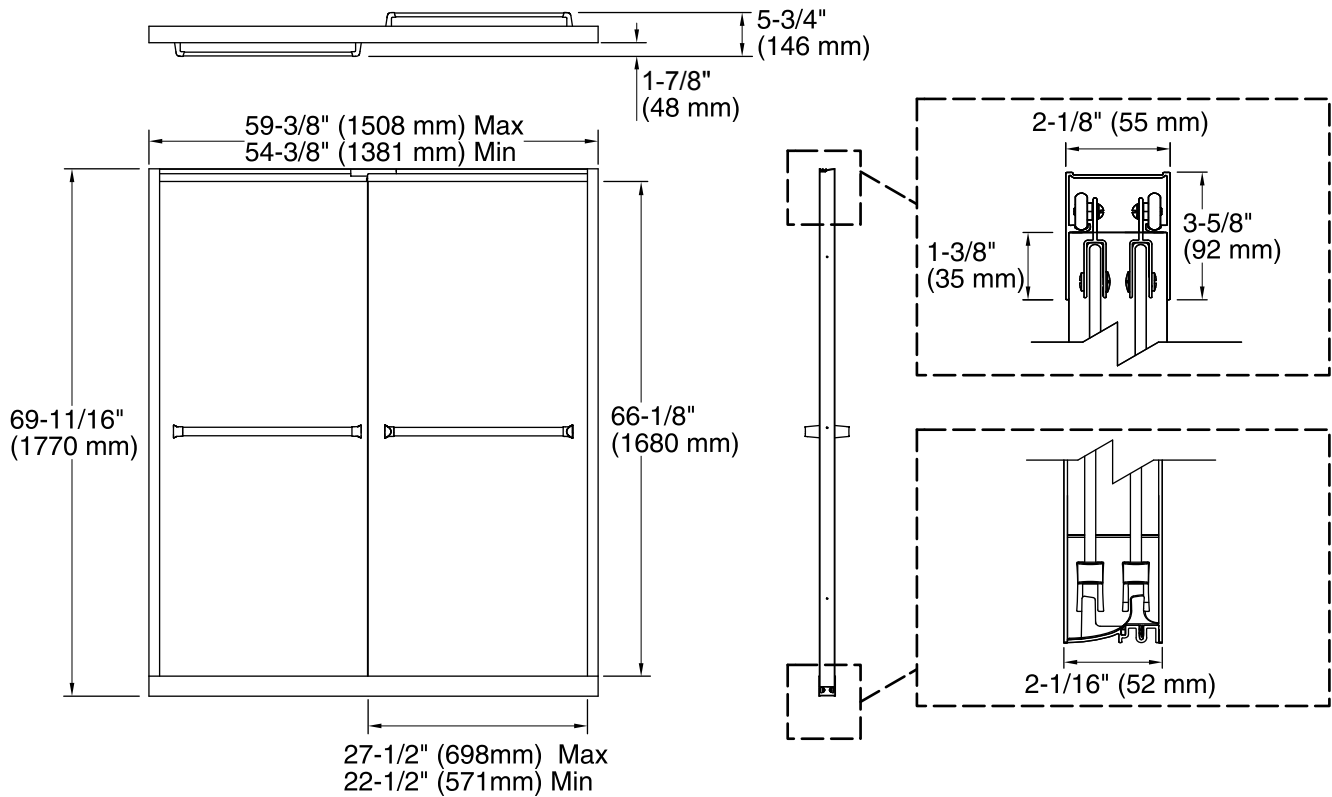

Meritor™

Frameless Bypass Shower Door

581075-59

Features

- Includes ComforTrack™ Technology – a cushioned bottom track – allows for easier access to the bathing/showering space
- ComforTrack™ enables you to sit, lean or kneel on the bottom track of the door to easily bathe children or clean the showering/bathing space
- 1/4" thick glass available in Clear or Frosted
- CleanCoat® glass treatment helps maintain glass appearance over time.
- Frameless design highlights showering area

Additional included component/s: Hardware Kit.

Codes/Standards

ASTM C1036
ASTM C1048

STERLING® Warranty - Bath and Shower Doors

See website for detailed warranty information.

Technical Information

All product dimensions are nominal.

- Frame material: Aluminum
- Opening style: Sliding/Bypass
- Opening Width - Min: 54-3/8" (1381 mm)
- Opening Width - Max: 59-3/8" (1508 mm)
- Walk-through - Min: 22-1/2" (572 mm)
- Walk-through - Max: 27-1/2" (699 mm)
- Glass thickness: 1/4" (6 mm)