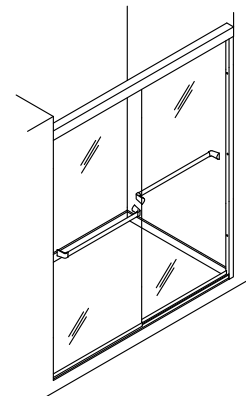

Codes/Standards

ASTM C1036
ASTM C1048

STERLING® Warranty - Bath and Shower Doors

See website for detailed warranty information.