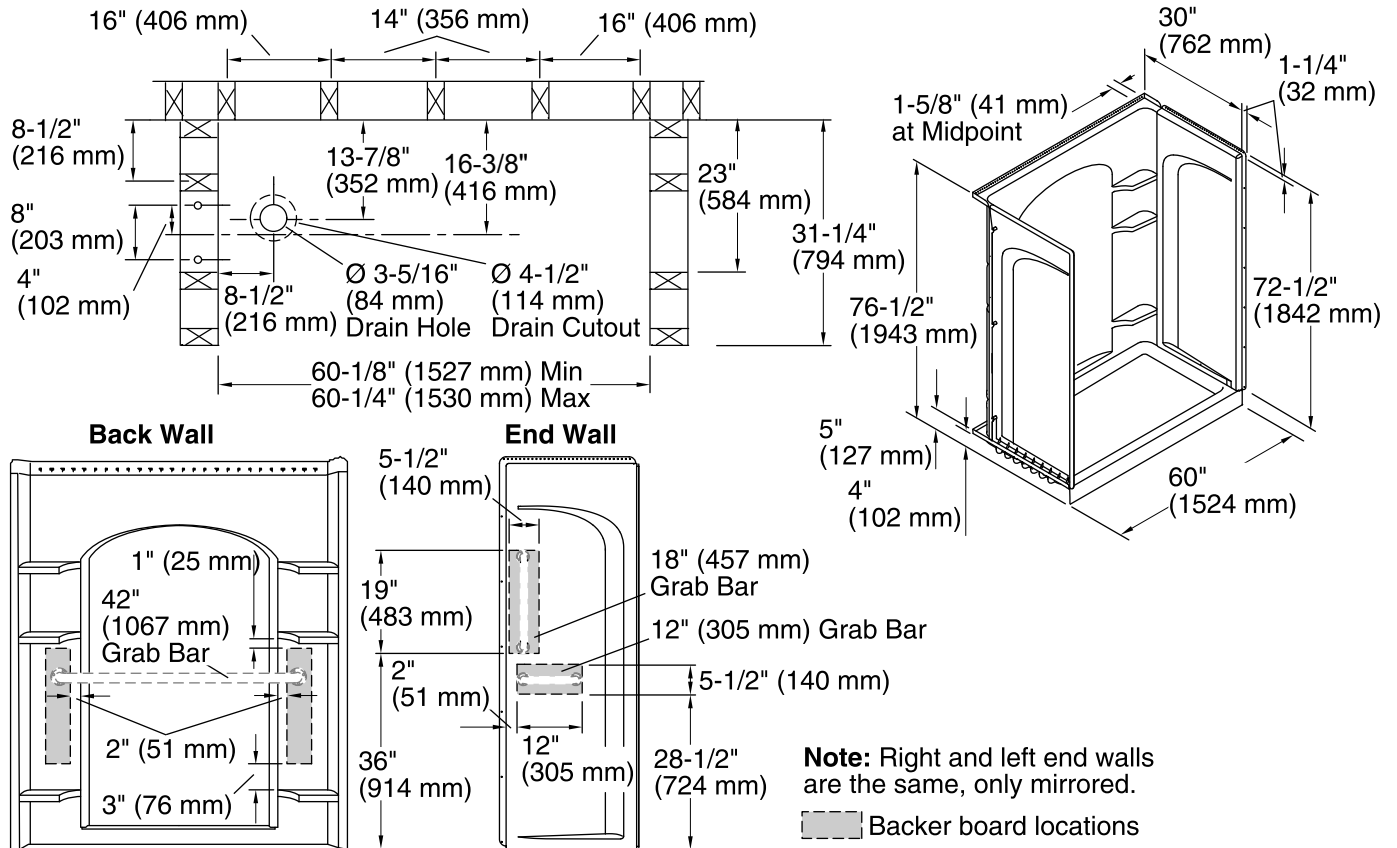

Components

Product includes:

- 72232106 60" x 72-1/2" Back Wall with Backer Boards
- 72171110 60" x 30" Shower Receptor
- 72175106 Shower End Wall Set w/ Backer Board

Codes/Standards

CSA B45.5/IAPMO Z124
ASTM E162
ASTM E662
Greenguard UL 2818 - Gold
HUD, UM Bulletin 73
CARB P2

9-15-2015 04:07

Technical Information

All product dimensions are nominal.

Installation: 3-Wall Alcove

Drain location: Left

Door height required: 70-1/2" (1791 mm)

Door width required: 56-5/8" (1438 mm)