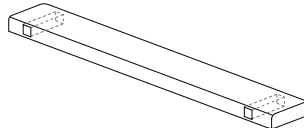

Parts List for SBS-101 Tilt-Up Seats W/ Square Metal Support Rods 9101-PC, 9101-PN, 9101-BN, 9101-ORB

Bracket Hinge Pin
(Set of 2)

002-2230
\$5.00

Wall Bracket

002-2231
\$30.00

Screw 3.25"L for Wall
Bracket
(Set of 8)

002-2232
\$20.00

Screw for Wood Slat

002-2236 - Stainless Steel
\$1.00

Wood Slat W/Thru Hole

002-2234
\$67.00

Wood Slat Front

002-2235
\$67.00

Pin Cap