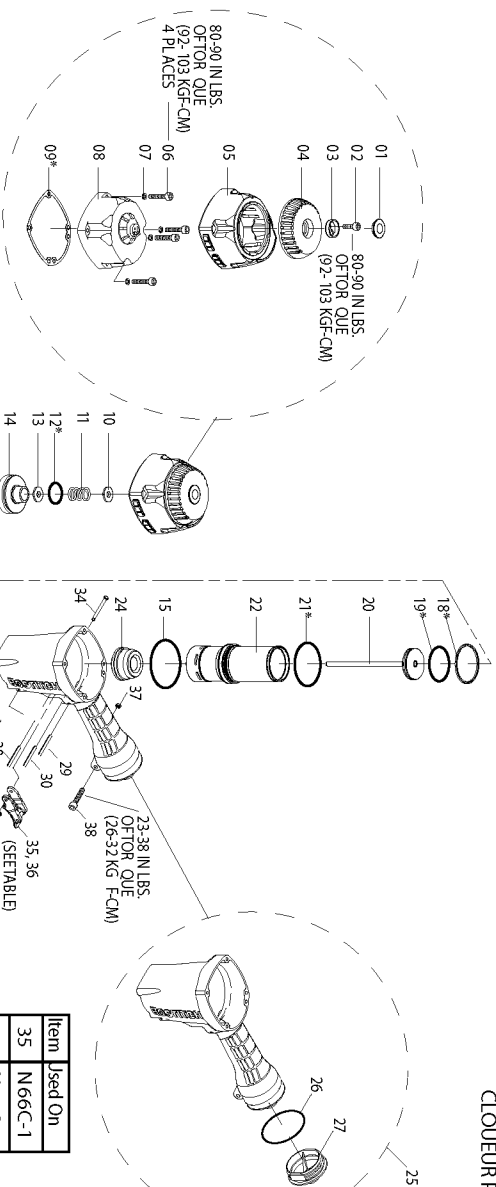

N66C
 COIL-FED PNEUMATIC NAILER
 CLAVADORA NEUMÁTICA ALIMENTADA POR ROLLO
 CLOUEUR PNEUMATIQUE A ENROULEMENT

Item	Used On
35	N66C-1
36	N66C-2

Rebuild Kit N66C-RK
 Includes Items 9, 12, 15, 17, 18, 19,
 21, 43, 53, & 56

* INCLUDED IN REBUILD KIT

Parts List for N66C-1 Type 62860000 and Higher

Item Number	Part Number	Description	Qty Required
1	P2840000166	EXHAUST COVER PLUG	1
2	S0110512100	HEX.SOC.HD.BOLT	1
3	P2845203162	SPACER	1
4	P2320000200	EXHAUST COVER	1
5	000000-00	No Longer Available	1
6	000000-00	No Longer Available	4
7	000000-00	No Longer Available	1
8	000000-00	No Longer Available	1
9	174050	GASKET-FRAME/DEFLECT	1
10	174049	SEAL-DEFLECTOR	1
11	174051	SPRING-COMPRESSION	1
12	174053	O-RING-20.8MMX2.4MM	1
13	174052	WASHER-SPECIAL	1
14	174054	PISTON-HEAD VALVE	1
15	174055	O-RING-44.7MMX3.5MM	1
16	174057	COLLAR-CYLINDER SLEE	1
17	174056	O-RING-66.5MMX2.0MM	1
18	P2320006600	SEAL RING	1
19	S06S003600	O-RING	1
20	G0209200	DRIVER UNIT	1
21	174058	O-RING-45.5MMX2.0MM	1
22	P2322001100	CYLINDER	1
24	174075	BUMPER-PISTON STOP	1
25	P2840004300	ASSEMBLY-FRAME UNIT	1
26	174067	O-RING-45.7MMX2.62MM	1
27	P2840002840	END CAP	1
28	TVA6	KIT-TRIGGER VALVE	1

Item Number	Part Number	Description	Qty Required
29	174070	PIN-SPRING-M3X22MM	1
30	174071	PIN-SPRING-M3X30MM	1
31	P2840002766	SAFETY GUIDE	1
32	P2325202662	SPRING	1
33	P2845203062	SPRING HOLDER	1
34	174062	STEPPED PIN	1
35	SEQ4	KIT	1
36	CNTK1	KIT-CONTACT TRIP CON	1
37	174065	NUT-NYLON LOCK-M5X0.	1
38	1A105201	HEX SOC.HD.BOLT	1
39	G4007600	ASSEMBLY-CONTACT ARM	1
40	P2325205662	MAGAZINE SPACER	1
41	P2320005500	GUARD	1
42	P2320005400	RUBBER PAD	1
43	S06A000500	O-RING	1
44	P2325207562	SPRING PIN	1
45	G7600200	ASSEMBLY-FEED JAW/CO	1
46	174076	O-RING	1
47	S2710620101	HEX.SOC.HD.BOLT	4
48	S2710620101	HEX.SOC.HD.BOLT	4
49	S06P000400	O-RING	1
50	S06S000401	O-RING	1
51	S06P000300	O-RING	1
52	P2840001065	NOSE	1
53	S06P000900	O-RING	1
54	P2325504962	FEED PISTON	1
55	P2325205062	SPRING	1