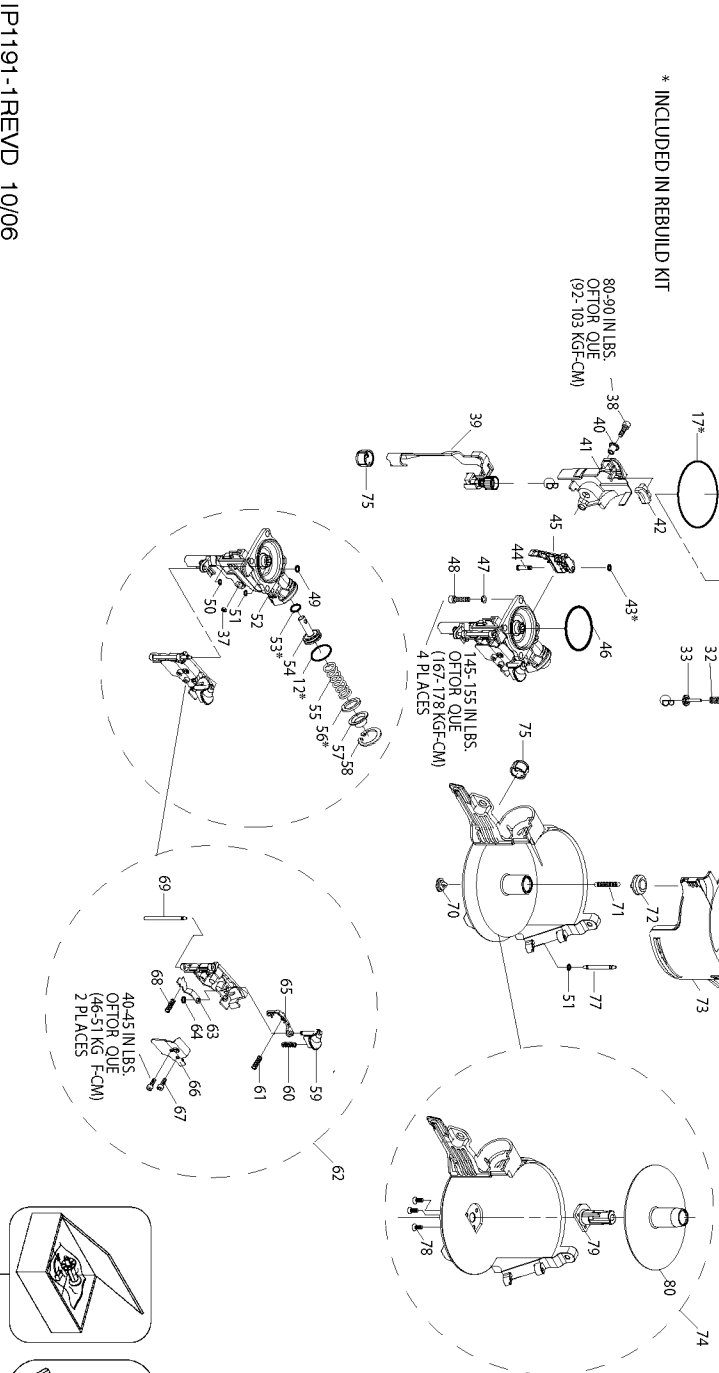

N66C
 COIL-FED PNEUMATIC NAILER
 CLAVADORA NEUMÁTICA ALIMENTADA POR ROLLO
 CLOUEUR PNEUMATIQUE A ENROULEMENT

Item	Used On
35	N66C-1
36	N66C-2

Rebuild Kit N66C-RK
 Includes Items 9, 12, 15, 17, 18, 19,
 21, 43, 53, & 56

* INCLUDED IN REBUILD KIT

Parts List for N66C-1 Type 62860000 and Higher

Item Number	Part Number	Description	Qty Required
1	P2840000166	EXHAUST COVER PLUG	1
2	S0110512100	HEX.SOC.HD.BOLT	1
3	P2845203162	SPACER	1
4	P2320000200	EXHAUST COVER	1
5	000000-00	No Longer Available	1
6	000000-00	No Longer Available	4
7	000000-00	No Longer Available	1
8	000000-00	No Longer Available	1
9	174050	GASKET-FRAME/DEFLECT	1
10	174049	SEAL-DEFLECTOR	1
11	174051	SPRING-COMPRESSION	1
12	174053	O-RING-20.8MMX2.4MM	1
13	174052	WASHER-SPECIAL	1
14	174054	PISTON-HEAD VALVE	1
15	174055	O-RING-44.7MMX3.5MM	1
16	174057	COLLAR-CYLINDER SLEE	1
17	174056	O-RING-66.5MMX2.0MM	1
18	P2320006600	SEAL RING	1
19	S06S003600	O-RING	1
20	G0209200	DRIVER UNIT	1
21	174058	O-RING-45.5MMX2.0MM	1
22	P2322001100	CYLINDER	1
24	174075	BUMPER-PISTON STOP	1
25	P2840004300	ASSEMBLY-FRAME UNIT	1
26	174067	O-RING-45.7MMX2.62MM	1
27	P2840002840	END CAP	1
28	TVA6	KIT-TRIGGER VALVE	1

Item Number	Part Number	Description	Qty Required
29	174070	PIN-SPRING-M3X22MM	1
30	174071	PIN-SPRING-M3X30MM	1
31	P2840002766	SAFETY GUIDE	1
32	P2325202662	SPRING	1
33	P2845203062	SPRING HOLDER	1
34	174062	STEPPED PIN	1
35	SEQ4	KIT	1
36	CNTK1	KIT-CONTACT TRIP CON	1
37	174065	NUT-NYLON LOCK-M5X0.	1
38	1A105201	HEX SOC.HD.BOLT	1
39	G4007600	ASSEMBLY-CONTACT ARM	1
40	P2325205662	MAGAZINE SPACER	1
41	P2320005500	GUARD	1
42	P2320005400	RUBBER PAD	1
43	S06A000500	O-RING	1
44	P2325207562	SPRING PIN	1
45	G7600200	ASSEMBLY-FEED JAW/CO	1
46	174076	O-RING	1
47	S2710620101	HEX.SOC.HD.BOLT	4
48	S2710620101	HEX.SOC.HD.BOLT	4
49	S06P000400	O-RING	1
50	S06S000401	O-RING	1
51	S06P000300	O-RING	1
52	P2840001065	NOSE	1
53	S06P000900	O-RING	1
54	P2325504962	FEED PISTON	1
55	P2325205062	SPRING	1