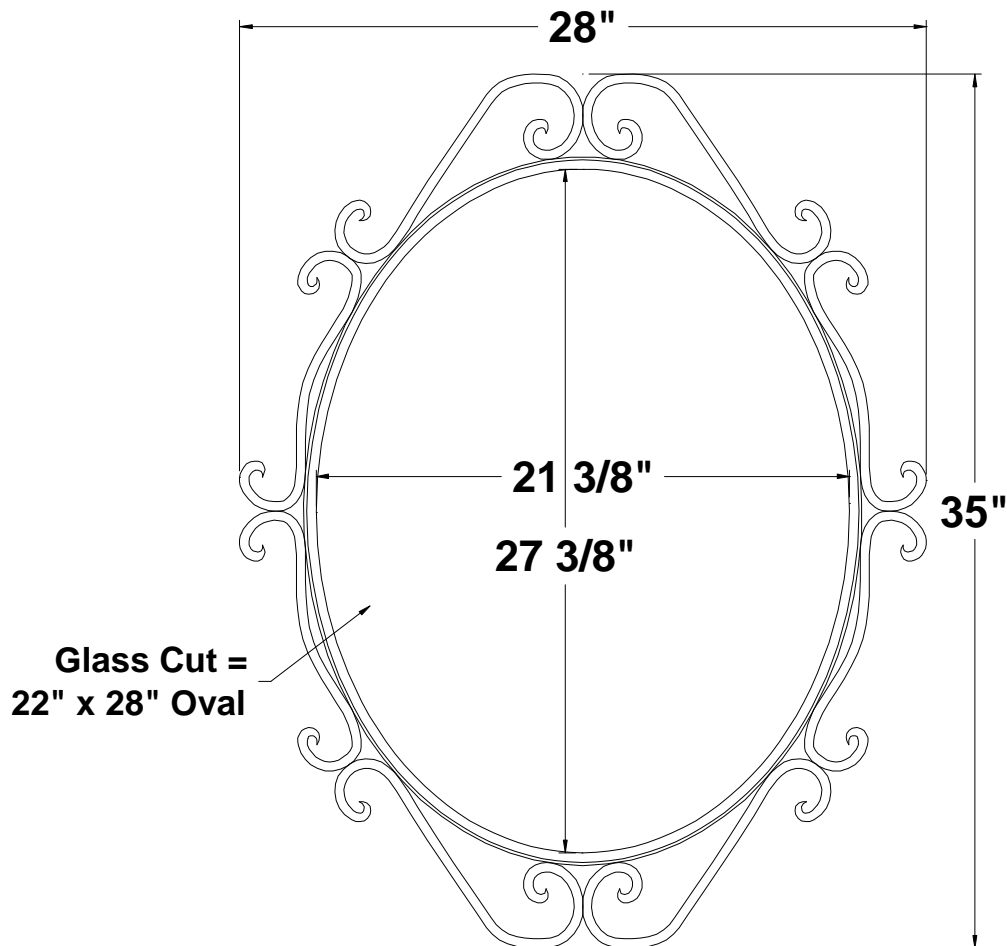

**Granada?
Wrought Iron Oval Scroll
Mirror
28" x 35"**

Accessory to complement the lavatory stands from the Granada collection. Complete with mounting hardware.

Stand Finishes:

- .13 Satin Black
- .45 Copper Vein
- .46 Silver Vein
- .47 Gold Vein
- .97 Oil Rubbed Bronze

Fixture dimensions meet ANSI/ASME standard A112.19.2M and CAN/CSA requirements. These measurements are subject to change or cancellation. No responsibility will be assumed for use of superseded or voided pages.