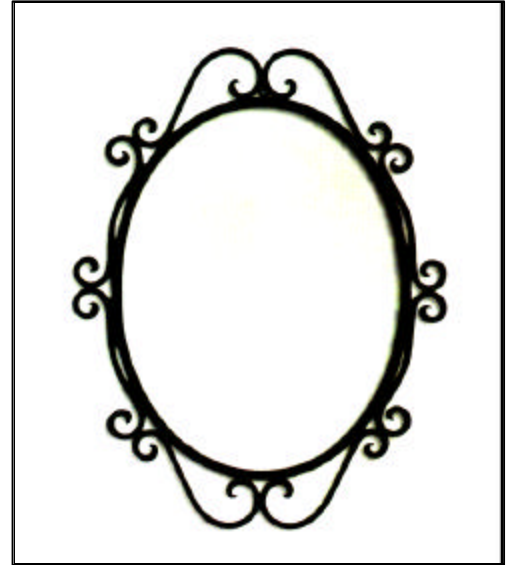

**Granada?
Wrought Iron Oval Scroll
Mirror
28" x 35"**

Accessory to complement the lavatory stands from the Granada collection. Complete with mounting hardware.

Stand Finishes:

- .13 Satin Black
- .45 Copper Vein
- .46 Silver Vein
- .47 Gold Vein
- .97 Oil Rubbed Bronze