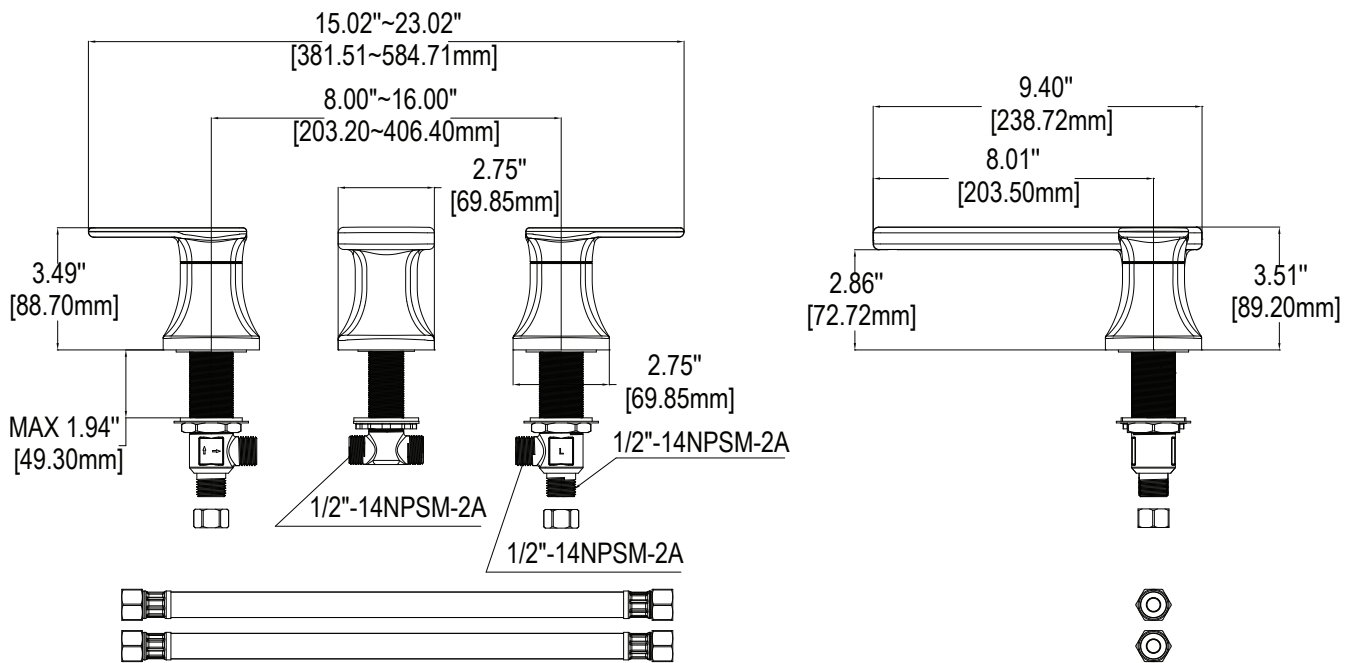

SPEAKMAN® SB-1531

The Edge Roman Tub Faucet

FEATURES:

- Modern style
- Lever handles
- Brass construction
- 1/4 turn ceramic cartridge
- 3-hole installation

FINISH:

PC BN

COMPLIANCE:

- ASME A112.18.1/CSA B125.1 certified

WARRANTY:

- Limited Lifetime Warranty (consumer use)
- 5 Year Limited (commercial use)

DIMENSIONS:

NOTE: 1. All dimensions are in inches (millimeters) unless otherwise specified and are subject to change without notice.