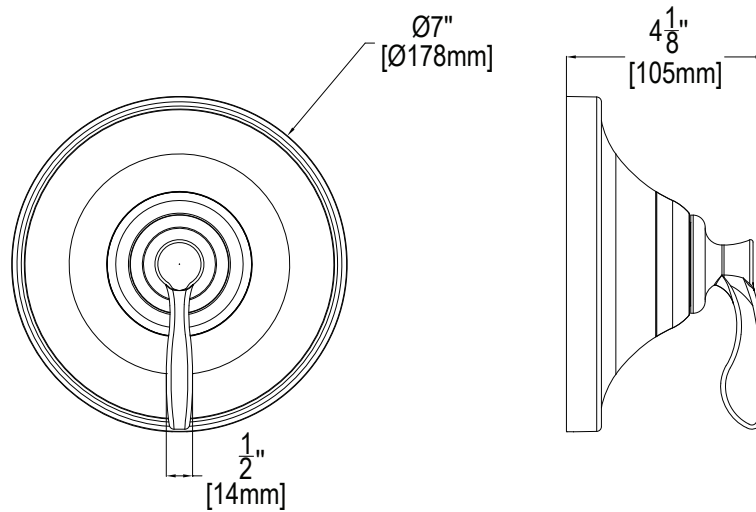

SPEAKMAN® CPT-10000-P

Chelsea™ Pressure Balance Valve Trim

FEATURES:

- Transitional styling
- Includes mounting plate & hardware
- Metal Handle
- Durable plastic construction (trim plate)
- Works with Speakman Pressure Balance Valve Model CPV-P-IS

FINISH:

PC BN

WARRANTY:

- 1 year limited

DIMENSIONS:

NOTE: 1. All dimensions are in inches (millimeters) unless otherwise specified and are subject to change without notice.

Architect/Engineer Approval Space: