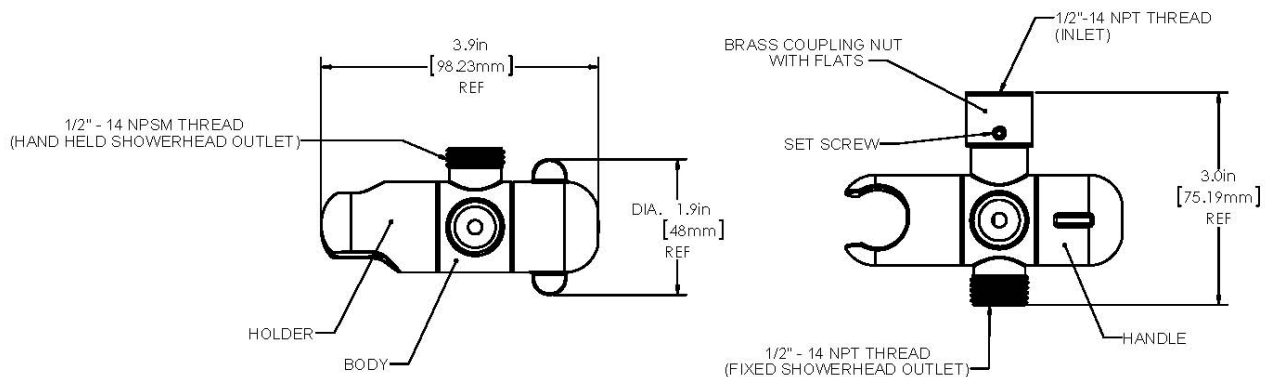

SPEAKMAN® VS-114

2-Way Shower Diverter

FEATURES:

- Chrome plated plastic/brass 2-way shower diverter.
- 1/2"-14 NPSM Female threaded inlet and 1/2"-14 NPT Male front and 1/2-14 NPSM male bottom outlets.
- Swivel brass coupling nut.
- Handle turns 90° only.
- Operational diverter settings.
- Side port hand held mount
- Full flow (less flow control)

Note: Cannot be used with VS-142 hose

FINISH:

PC BN

WARRANTY:

- 5 year limited

DIMENSIONS:

NOTE: 1. All dimensions are in inches (millimeters) unless otherwise specified and are subject to change without notice.