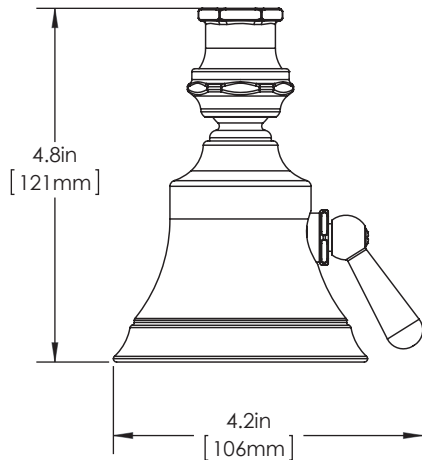

SPEAKMAN RETRO™

Showerhead S-2254

SPECIFICATION

FEATURES:

- 1920s Speakman showerhead inspired design
- 6 jets with 48 spray channels
- Solid brass construction
- Spray adjusting handle
- 2.5 gpm (9.5 L/min) flow rate

WARRANTY:

- 1 year limited

NOTE: 1. All dimensions are in inches (millimeters) unless otherwise specified and are subject to change without notice.

THIS SPACE FOR ARCHITECT/ENGINEER APPROVAL.

SPEAKMAN®

400 ANCHOR MILL ROAD | NEW CASTLE, DE 19720
P: 800-537-2107 | F: 800-977-2747
WWW.SPEAKMANCOMPANY.COM