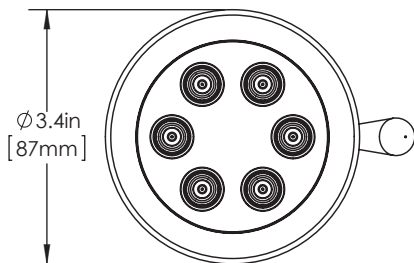

SPEAKMAN RETRO™

Showerhead S-2254

SPECIFICATION

FEATURES:

- 1920s Speakman showerhead inspired design
- 6 jets with 48 spray channels
- Solid brass construction
- Spray adjusting handle
- 2.5 gpm (9.5 L/min) flow rate

AVAILABLE FINISHES:

ADD SUFFIX TO MODEL #

- Polished Chrome (standard)
- Brushed Nickel -BN
- Polished Brass -PB

COMPLIANCE:

- Certified to ASME A112.18.1/CSA B125.1

OPTIONS:

- 2.0 gpm (7.6 L/min) flow rate -E2